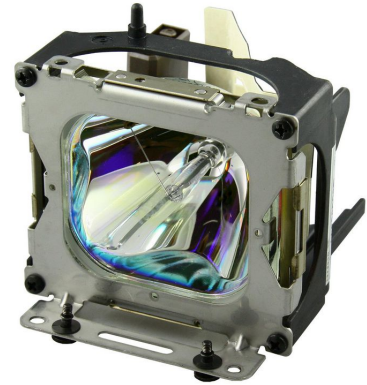

MPN: ML10544

Projector Lamp for Hitachi 150 Watt, 1500 Hours CP-S840, CP-S840A, CP-S840W, CP-X935W, CP-X938, CP-X940, CP-X940W

CoreParts offer a wide range of good Quality Projector Lamps for competitive prices, all manufactured by high quality, certified and trusted suppliers.

- High Quality
- Tested and certified
- Matching Performance
- Reliable with 12 months Warranty

Specifications

Features	Brand compatibility	Hitachi
	Bulb power	150 W
	Compatibility	CP-S840, CP-S840A, CP-S840W, CP-X935W, CP-X938, CP-X940, CP-X940W
	Service life of lamp	1500 h
Technical details	Quantity per pack	1 pc(s)
Vendor information	Brand Name	CoreParts
	Warranty	1 Year(s)
Weight & dimensions	Package type	Box