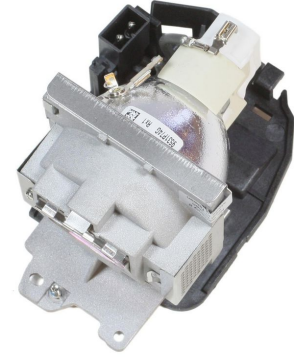

MPN: ML10435

Projector Lamp for BenQ 200 Watt, 2000 Hours fit for BenQ Projector MP612, MP612C, MP622, MP622C

CoreParts offer a wide range of good Quality Projector Lamps for competitive prices, all manufactured by high quality, certified and trusted suppliers.

- High Quality
- Tested and certified
- Matching Performance
- Reliable with 12 months Warranty

Specifications

Features	Bulb power	200 W
	Compatibility	BenQ: MP612, MP612C, MP622, MP622C
	Service life of lamp	2000 h
Technical details	Quantity per pack	1 pc(s)
Vendor information	Brand Name	CoreParts
	Warranty	1 Year(s)
Weight & dimensions	Package type	Box