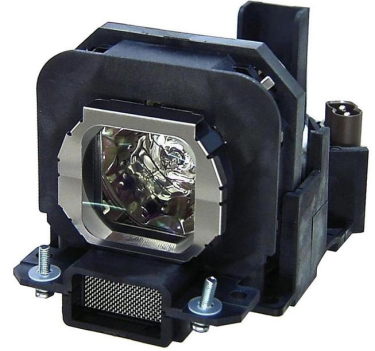

MPN: ML10420

Projector Lamp for Panasonic 220 Watt, 2000 Hours fit for Panasonic Projector PT-AX100, PT-AX100E, PT-AX100U, PT-AX200E, PT-AX200U

CoreParts offer a wide range of good Quality Projector Lamps for competitive prices, all manufactured by high quality, certified and trusted suppliers.

- High Quality
- Tested and certified
- Matching Performance
- Reliable with 12 months Warranty

Specifications

Features	Brand compatibility	Panasonic
	Bulb power	220 W
	Compatibility	PT-AX100E, PT-AX100U, PT-AX200E, PT-AX200U
	Service life of lamp	2000 h
Technical details	Quantity per pack	1 pc(s)
Vendor information	Brand Name	CoreParts
	Warranty	1 Year(s)
Weight & dimensions	Package type	Box