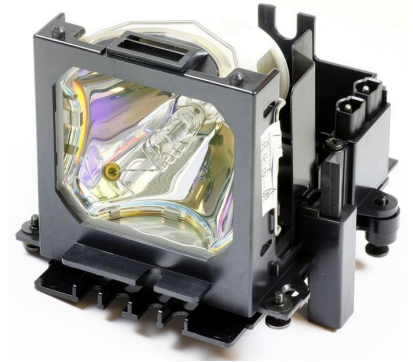

MPN: ML10342

## Projector Lamp for Hitachi 310 Watt, 2000 Hours fit for Hitachi Projector CP-SX1350, CP-SX1350W, CP-X1230, CP-X1250, CP-X1350,

CoreParts offer a wide range of good Quality Projector Lamps for competitive prices, all manufactured by high quality, certified and trusted suppliers.

## Specifications

<b>Features</b>	<b>Brand compatibility</b>	Hitachi
	<b>Bulb power</b>	310 W
	<b>Compatibility</b>	CP-SX1350, CP-SX1350W, CP-X1230, CP-X1250, CP-X1350
	<b>Service life of lamp</b>	2000 h
<b>Technical details</b>	<b>Quantity per pack</b>	1 pc(s)
<b>Vendor information</b>	<b>Brand Name</b>	CoreParts
	<b>Warranty</b>	1 Year(s)
<b>Weight &amp; dimensions</b>	<b>Package type</b>	Box