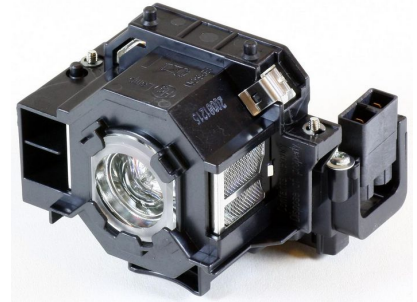

MPN: ML10252

Projector Lamp for Epson 170 Watt, 2000 Hours fit for Epson EB-S6, EB-S62, EB-TW420, EB-W6, EB-X6, EB-X62, EH-TW420, EMP-77C

CoreParts offer a wide range of good Quality Projector Lamps for competitive prices, all manufactured by high quality, certified and trusted suppliers.

- High Quality
- Tested and certified
- Matching Performance
- Reliable with 12 months Warranty

Specifications

Features	Brand compatibility	Epson
	Bulb power	170 W
	Compatibility	- Epson PowerLite 76C, 77, 77C, 78, Home Cinema 700, S5, S6, W6\n\n- EMP-X5E, EX21, EX30, EX50, EX70, EB-X6, EB-S6, EMP-S5, EMP-X5, EMP-S52, EB-S62, EH-TW420, EB-X62, EMP-260, EMP-X52, EB-W6, EMP-S6, EB-TW420, EMP-77C
	Service life of lamp	2000 h
Technical details	Quantity per pack	1 pc(s)
Vendor information	Brand Name	CoreParts
	Warranty	1 Year(s)
Weight & dimensions	Package type	Box