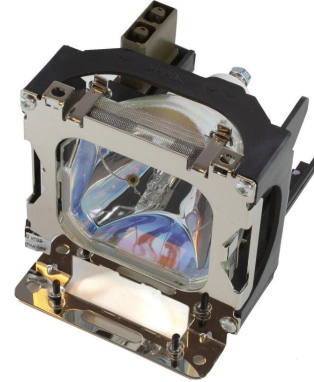

MPN: ML10000

Projector Lamp for 3M 190 Watt, 2000 Hours MP8670, MP8745, MP8755, MP8770

CoreParts offer a wide range of good Quality Projector Lamps for competitive prices, all manufactured by high quality, certified and trusted suppliers.

- High Quality
- Tested and certified
- Matching Performance
- Reliable with 12 months Warranty

Specifications

| | | |
|---------------------|----------------------|--------------------------------|
| Features | Brand compatibility | 3M |
| | Bulb power | 190 W |
| | Compatibility | MP8670, MP8745, MP8755, MP8770 |
| | Service life of lamp | 2000 h |
| Technical details | Quantity per pack | 1 pc(s) |
| Vendor information | Brand Name | CoreParts |
| | Warranty | 1 Year(s) |
| Weight & dimensions | Package type | Box |