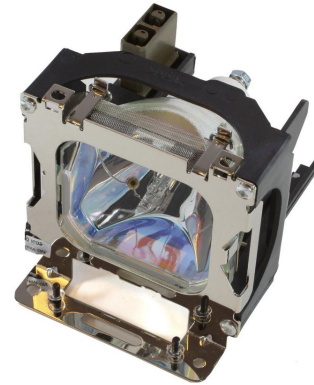

MPN: ML11828

## Projector Lamp for Hitachi 190 Watt, 2000 Hours CP-S860, CP-S860W, CP-X958, CP-X958E, CP-X958W, CP-X960, CP-X960A, CP-X960E

CoreParts offer a wide range of good Quality Projector Lamps for competitive prices, all manufactured by high quality, certified and trusted suppliers.

### Specifications

<b>Features</b>	<b>Brand compatibility</b>	Hitachi
	<b>Bulb power</b>	190 W
	<b>Compatibility</b>	CP-S860, CP-S860W, CP-X958, CP-X958E, CP-X958W, CP-X960, CP-X960A, CP-X960E
	<b>Service life of lamp</b>	2000 h
<b>Technical details</b>	<b>Quantity per pack</b>	1 pc(s)
<b>Vendor information</b>	<b>Brand Name</b>	CoreParts
	<b>Warranty</b>	1 Year(s)
<b>Weight &amp; dimensions</b>	<b>Package type</b>	Box