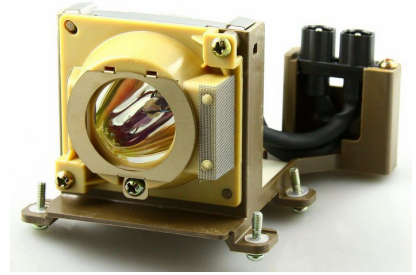

MPN: ML11552

Projector Lamp for Mitsubishi 250 Watt, 4000 Hours fit for Mitsubishi Projector XD350, LVP-XD350,LVP-XD350U

CoreParts offer a wide range of good Quality Projector Lamps for competitive prices, all manufactured by high quality, certified and trusted suppliers.

- High Quality
- Tested and certified
- Matching Performance
- Reliable with 12 months Warranty

Specifications

Features	Brand compatibility	Mitsubishi Electric
	Bulb power	250 W
	Compatibility	XD350
	Service life of lamp	4000 h
Technical details	Quantity per pack	1 pc(s)
Vendor information	Brand Name	CoreParts
	Warranty	1 Year(s)
Weight & dimensions	Package type	Box