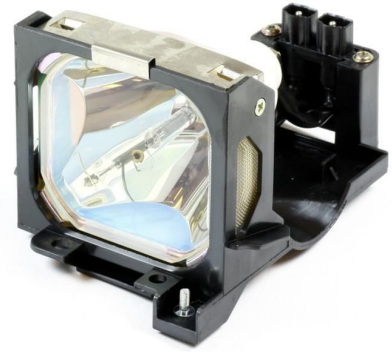

MPN: ML11542

Projector Lamp for Mitsubishi 270 Watt, 1500 Hours SL25, XL25, XL30

CoreParts offer a wide range of good Quality Projector Lamps for competitive prices, all manufactured by high quality, certified and trusted suppliers.

- High Quality
- Tested and certified
- Matching Performance
- Reliable with 12 months Warranty

Specifications

Features	Brand compatibility	Mitsubishi Electric
	Bulb power	270 W
	Compatibility	SL25, XL25, XL30
	Service life of lamp	1500 h
Technical details	Quantity per pack	1 pc(s)
Vendor information	Brand Name	CoreParts
	Warranty	1 Year(s)
Weight & dimensions	Package type	Box