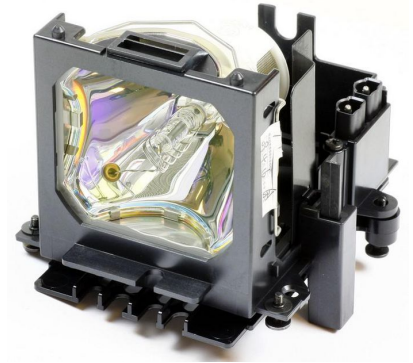

MPN: ML1158

Projector Lamp for ViewSonic 275 Watt, 2000 Hours fit for Viewsonic Projector PJ1165

CoreParts offer a wide range of good Quality Projector Lamps for competitive prices, all manufactured by high quality, certified and trusted suppliers.

- High Quality
- Tested and certified
- Matching Performance
- Reliable with 12 months Warranty

Specifications

Features	Brand compatibility	Viewsonic
	Bulb power	275 W
	Compatibility	PJ1165
	Service life of lamp	2000 h
Technical details	Quantity per pack	1 pc(s)
Vendor information	Brand Name	CoreParts
	Warranty	1 Year(s)
Weight & dimensions	Package type	Box