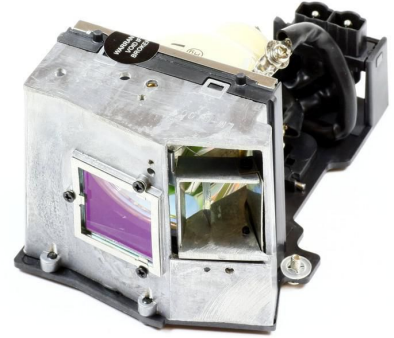

MPN: ML11147

## Projector Lamp for ViewSonic 250 Watt, 2000 Hours PJ1065-2, PJ755D

CoreParts offer a wide range of good Quality Projector Lamps for competitive prices, all manufactured by high quality, certified and trusted suppliers.

### Specifications

Features	Brand compatibility	Viewsonic
	Bulb power	250 W
	Compatibility	PJ1065-2, PJ755D
	Service life of lamp	2000 h
Technical details	Quantity per pack	1 pc(s)
Vendor information	Brand Name	CoreParts
	Warranty	1 Year(s)
Weight & dimensions	Package type	Box