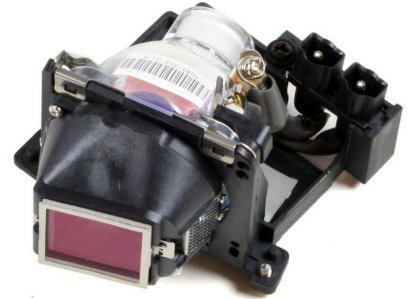

MPN: ML10926

Projector Lamp for ViewSonic 200 Watt, 2000 Hours PJ402D-2, PJ458D

CoreParts offer a wide range of good Quality Projector Lamps for competitive prices, all manufactured by high quality, certified and trusted suppliers.

- High Quality
- Tested and certified
- Matching Performance
- Reliable with 12 months Warranty

Specifications

Features	Brand compatibility	Viewsonic
	Bulb power	200 W
	Compatibility	PJ402D-2, PJ458D
	Service life of lamp	2000 h
Technical details	Quantity per pack	1 pc(s)
Vendor information	Brand Name	CoreParts
	Warranty	1 Year(s)
Weight & dimensions	Package type	Box