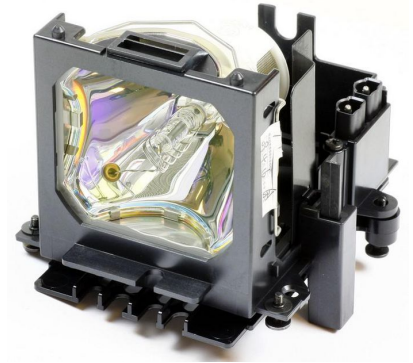

MPN: ML10890

Projector Lamp for Infocus 310 Watt, 2000 Hours fit for Infocus Projector LP850, LP860, C450, C460, DP8500x

CoreParts offer a wide range of good Quality Projector Lamps for competitive prices, all manufactured by high quality, certified and trusted suppliers.

- High Quality
- Tested and certified
- Matching Performance
- Reliable with 12 months Warranty

Specifications

Features	Brand compatibility	Infocus
	Bulb power	310 W
	Compatibility	LP840, LP850, LP860
	Service life of lamp	2000 h
Technical details	Quantity per pack	1 pc(s)
Vendor information	Brand Name	CoreParts
	Warranty	1 Year(s)
Weight & dimensions	Package type	Box