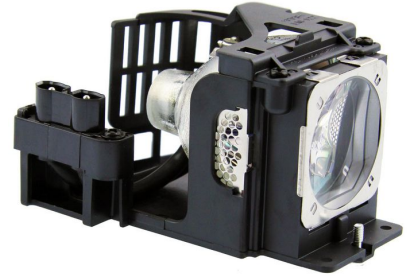

MPN: ML10872

## Projector Lamp for Sanyo 200 Watt, 2000 Hours PLC-XE30, PLC-XU2010C, PLC-XU70

CoreParts offer a wide range of good Quality Projector Lamps for competitive prices, all manufactured by high quality, certified and trusted suppliers.

### Specifications

Features	Brand compatibility	Sanyo
	Bulb power	200 W
	Compatibility	PLC-XE30, PLC-XU2010C, PLC-XU70
	Service life of lamp	2000 h
Technical details	Quantity per pack	1 pc(s)
Vendor information	Brand Name	CoreParts
	Warranty	1 Year(s)
Weight & dimensions	Package type	Box