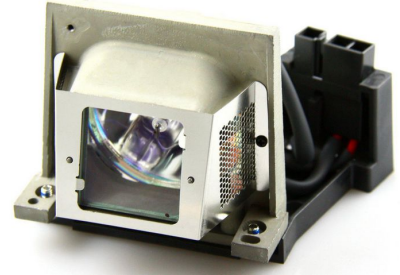

MPN: ML10818

## Projector Lamp for Mitsubishi 230 / 184 Watt, 2000 Hours SD430, XD430, XD430U, XD435, XD435U

CoreParts offer a wide range of good Quality Projector Lamps for competitive prices, all manufactured by high quality, certified and trusted suppliers.

### Specifications

Features	Brand compatibility	Mitsubishi Electric
	Bulb power	184 W
	Compatibility	SD430, XD430, XD430U, XD435
	Service life of lamp	4000 h
Technical details	Quantity per pack	1 pc(s)
Vendor information	Brand Name	CoreParts
	Warranty	1 Year(s)
Weight & dimensions	Package type	Box