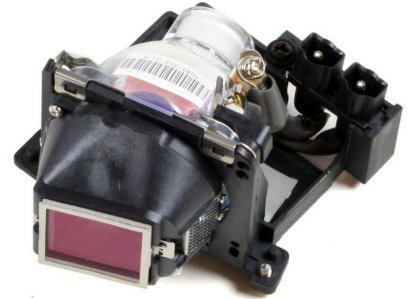

MPN: ML10817

Projector Lamp for Mitsubishi 4000 Hours SD110, XD110, XD110U

CoreParts offer a wide range of good Quality Projector Lamps for competitive prices, all manufactured by high quality, certified and trusted suppliers.

- High Quality
- Tested and certified
- Matching Performance
- Reliable with 12 months Warranty

Specifications

Features	Brand compatibility	Mitsubishi Electric
	Compatibility	SD110, XD110, XD110U
	Service life of lamp	4000 h
Technical details	Quantity per pack	1 pc(s)
Vendor information	Brand Name	CoreParts
	Warranty	1 Year(s)
Weight & dimensions	Package type	Box