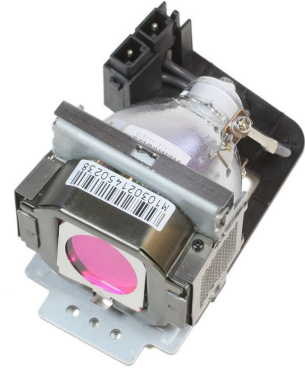

MPN: ML10806

Projector Lamp for BenQ 300 Watt, 3000 Hours fit for BenQ Projector SP830, SP831

CoreParts offer a wide range of good Quality Projector Lamps for competitive prices, all manufactured by high quality, certified and trusted suppliers.

- High Quality
- Tested and certified
- Matching Performance
- Reliable with 12 months Warranty

Specifications

Features	Brand compatibility	Benq
	Bulb power	300 W
	Compatibility	SP830
	Service life of lamp	3000 h
Technical details	Quantity per pack	1 pc(s)
Vendor information	Brand Name	CoreParts
	Warranty	1 Year(s)
Weight & dimensions	Package type	Box