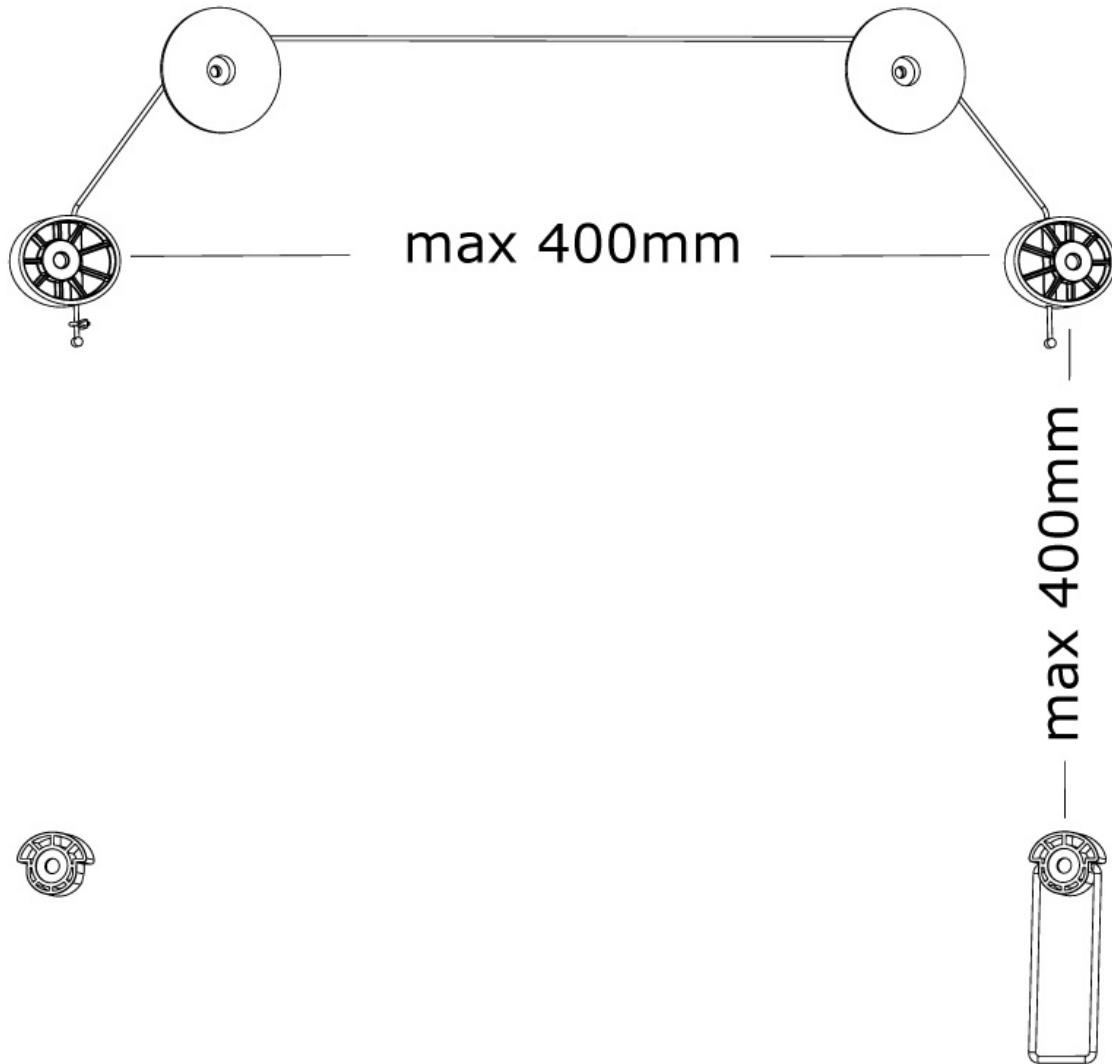

PLASMA-W800

NEOMOUNTS TV WALL MOUNT

Neomounts