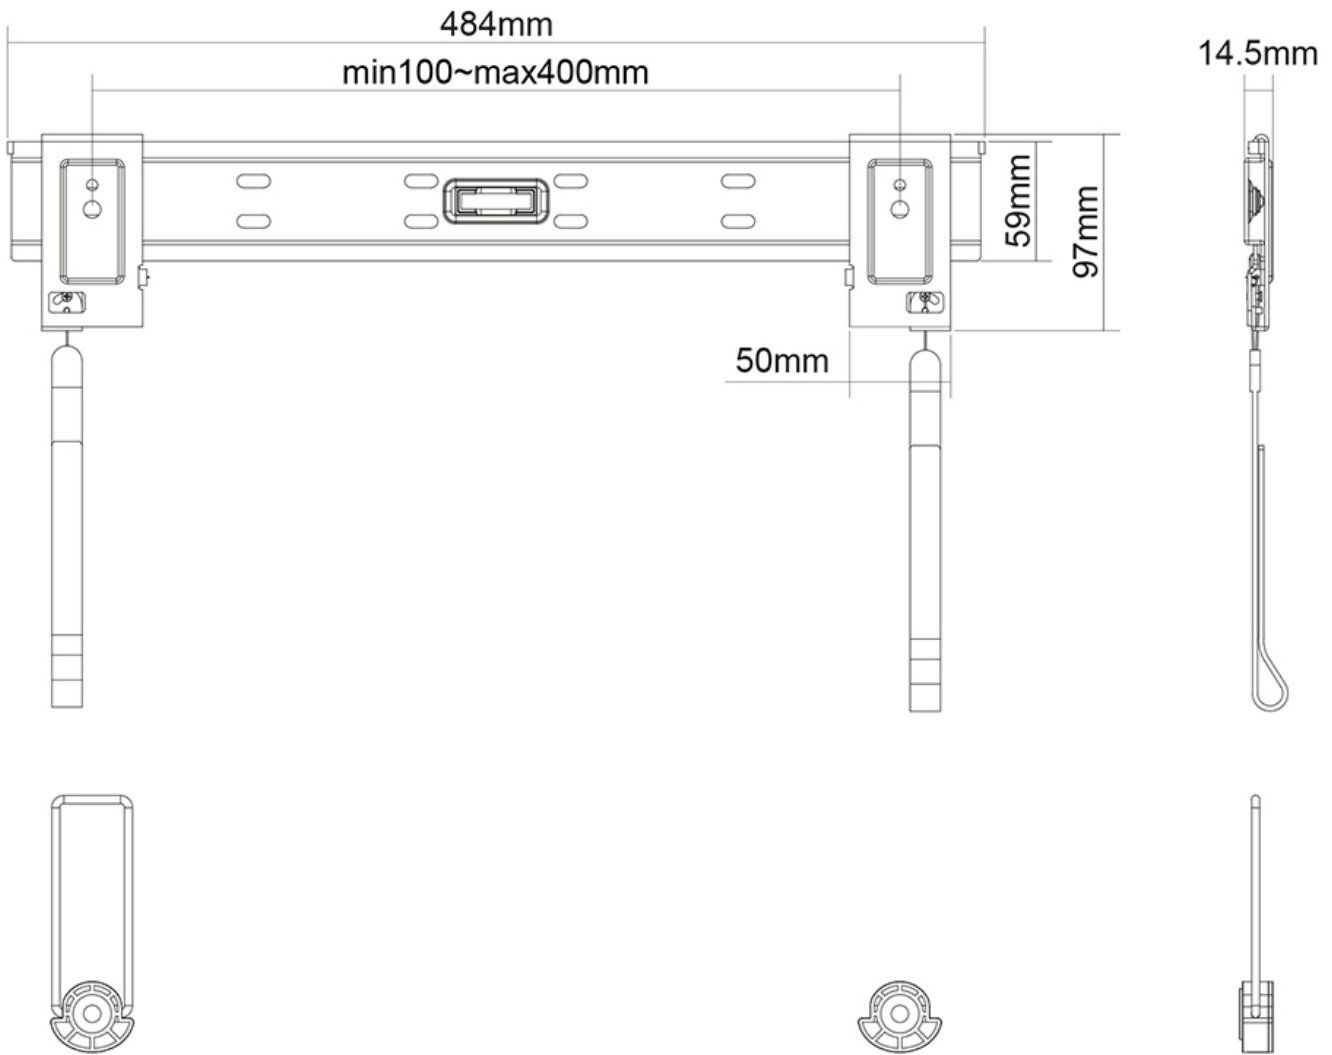

PLASMA-W840

NEOMOUNTS TV WALL MOUNT

Neomounts