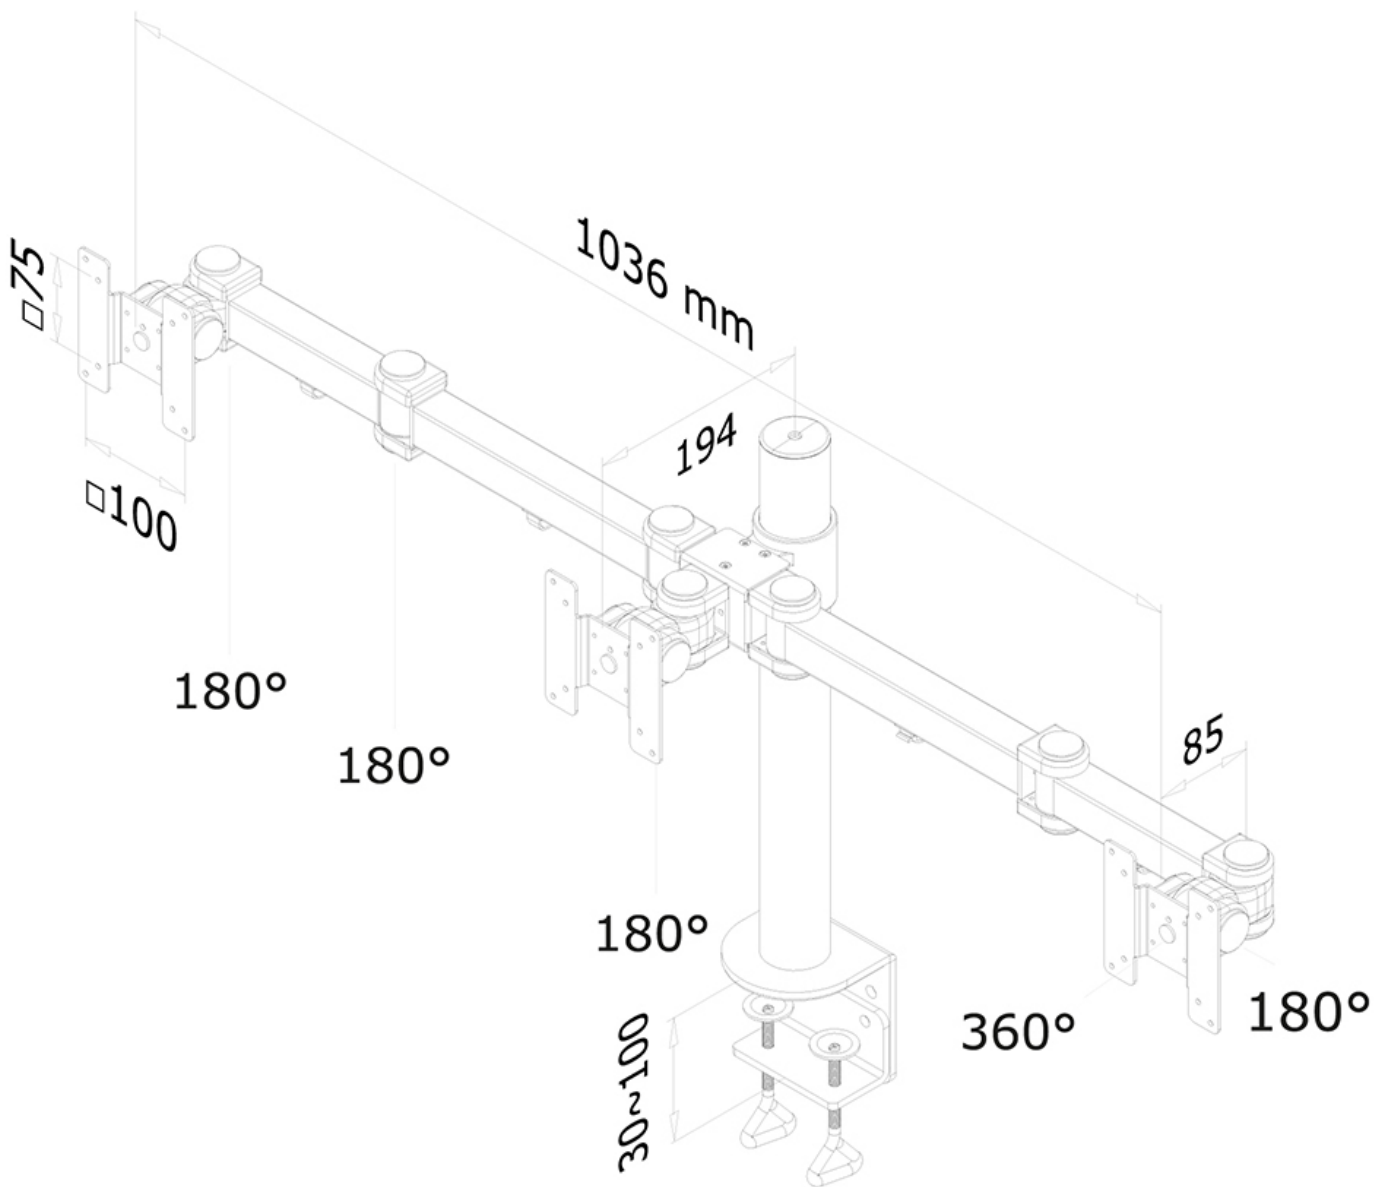

FPMA-D960D3

NEOMOUNTS MONITOR ARM DESK MOUNT

Neomounts