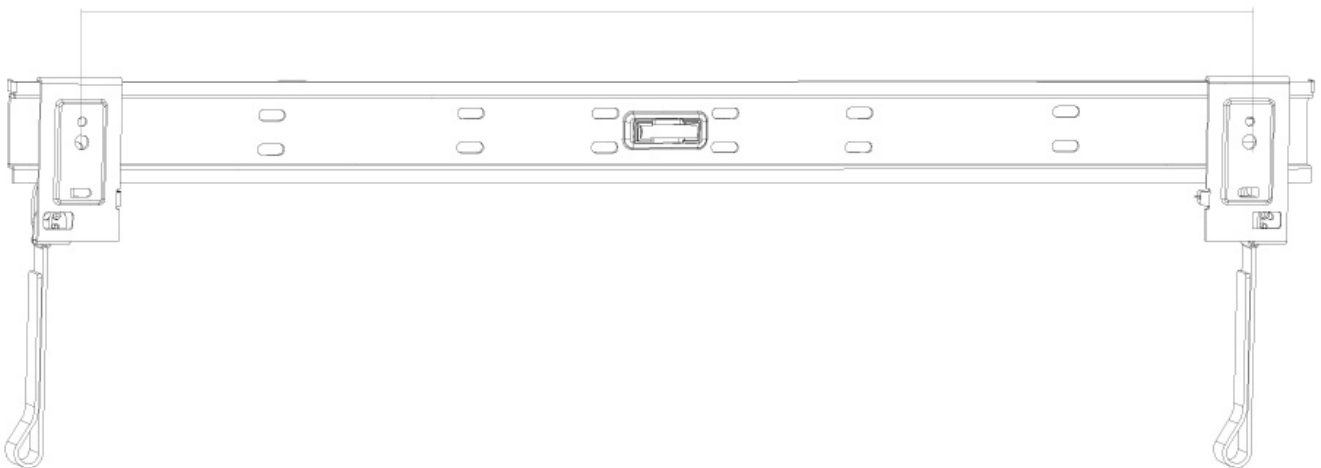

Type	Fixed
Adjustment type	None

INFORMATION

Color	Black
Main material	Steel
Warranty	5 year
EAN code	8717371442569

*Please note: The inch sizes stated are just an indication, combined with the weight and VESA sizes. The maximum weight and VESA size are absolute restrictions for the products and should not be exceeded.

NEOMOUNTS TV WALL MOUNT

Neomounts

Neomounts

Neomounts TV/Monitor Ultrathin Wall Mount (fixed) for 32"-60" Screen - Black

The Neomounts wall mount, model PLASMA-W860 is a fixed wall mount for flat screens up to 60" (152 cm). This mount is a great choice when you want the ultimate viewing flexibility with your flat screen. Depth of this mount is 1,5 to 3 centimetres.

Neomounts PLASMA-W860 is suitable for screens up to 60" (152 cm). The weight capacity of this product is 50 kg each screen. The wall mount is suitable for screens that meet VESA hole pattern 200x200 to 600x600mm. Different hole patterns can be covered using Neomounts VESA adapter plates.

Create a clean design ambiance for your flat screen TV in the living room, bedroom or home cinema.

All installation material is included with the product.

PLASMA-W860

NEOMOUNTS TV WALL MOUNT

min100mm - max600mm