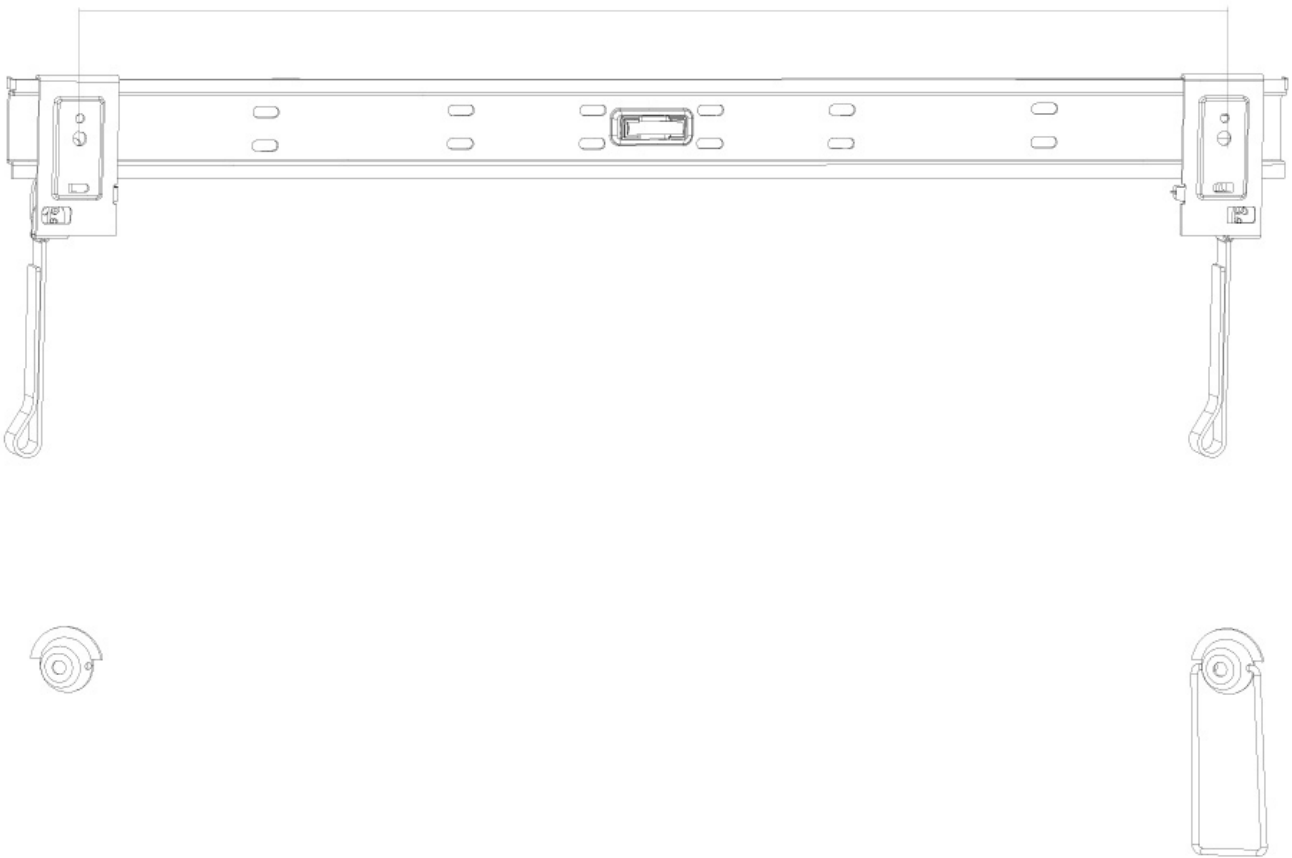

PLASMA-W860

NEOMOUNTS PLASMA-W860 TV MOUNT WALL 32-60" - FIXED

min100mm - max600mm

Neomounts