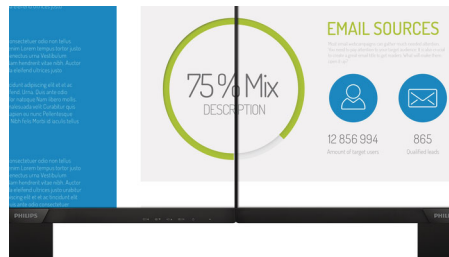

Ultra-narrow Border

The new Philips displays feature ultra-narrow borders which allow for minimal distractions

and maximum viewing size. Especially suited for multi-display or tiling setups like gaming, graphic design and professional applications, the ultra-narrow border display gives you the feeling of using one large display.