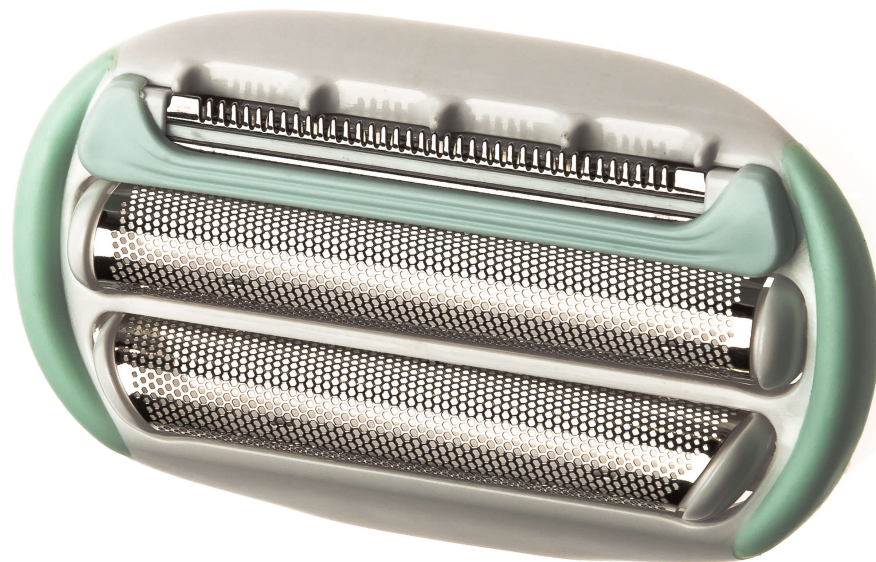

# PHILIPS

Lamina di rasatura

SatinShave Prestige

Rasoio da donna

Menta pastello

CP0635/01

## 1 testina di rasatura

Verifica la compatibilità di seguito

This shaving foil is the protective barrier between your skin and the shaver's cutting elements. For close, safe shaving and soft, smooth skin.