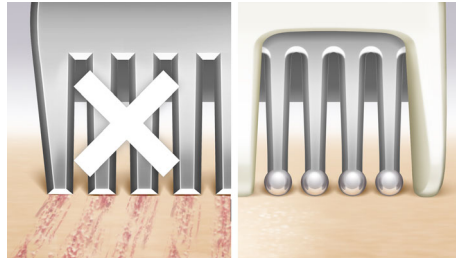

### Ergonomic S-shaped handle

The ergonomic S-shaped handle is easy to steer for maximum control and better reach with natural and precise movements, all over your body.

### Floating foil

The floating foil glides seamlessly along your body's curves and contours, maintaining close contact with the skin for an even shave.

### Pearl-tip trimmer

The rounded pearl-tip trimmers in front of and behind the shaving foil ensure the shaver glides smoothly to prevent irritation.