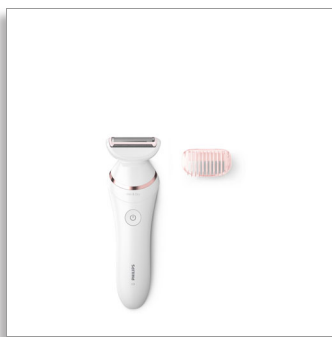

Philips SatinShave  
Advanced  
Wet and dry cordless  
shaver

Single foil shaver  
8hr recharge  
1 accessory

**BRL131/00**

## Glides smoothly for a skin friendly shave

Experience a close yet gentle shave on your legs and body. The SatinShave Advanced ladyshaver gives you smooth skin even in the shower or bath. Achieve hair-free skin without irritation, easy and convenient.

### Easy to use

- Wet & dry for use in bath or shower
- Battery indicator light

# PHILIPS

Wet and dry cordless shaver  
Single foil shaver 8hr recharge, 1 accessory

BRL131/00