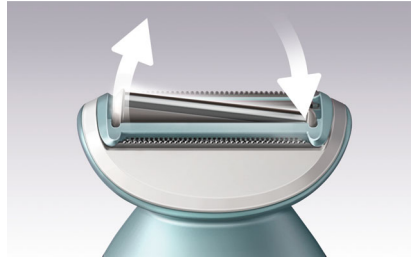

### Ergonomic S-shaped handle

The ergonomic S-shaped handle is easy to steer for maximum control and better reach with natural and precise movements, all over your body.

### Wet & dry use

For a gentle and comfortable use during your shower or bath routine with anti slip grip for optimal wet & dry use.

### Floating foil

The floating foil glides seamlessly along your body's curves and contours, maintaining close contact with the skin for an even shave.