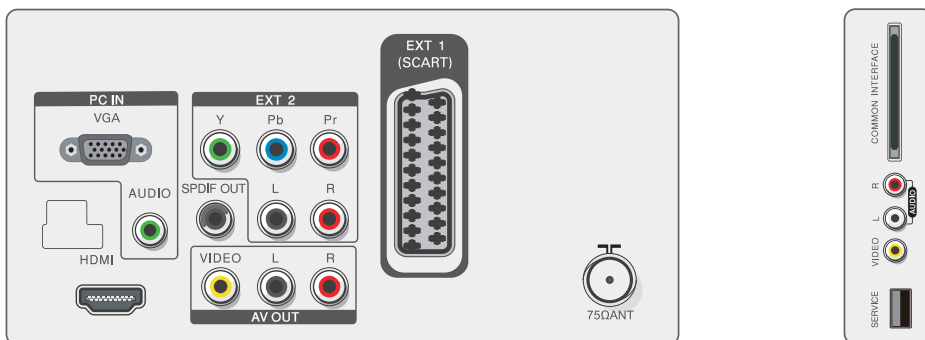

Convenience

- Other convenience: VESA mount (100x100mm)
- Screen Format Adjustments: Widescreen, Normal, Zoom 1, Zoom 2
- Smart mode: Movie, Personal, Standard, Vivid, Eco
- SmartSound: Music, Speech, Personal
- Teletext: 1000 page Smart Text
- Ease of Use: Program List, Side Control

- Ease of Installation: Plug & Play, Automatic Tuning System (ATS)
- On-Screen Display languages: Bulgarian, Croatian, Czech, Danish, Dutch, English, Finnish, French, German, Greek, Hungarian, Italian, Norwegian, Polish, Portuguese, Russian, Serbian, Slovakian, Slovenian, Spanish, Swedish, Simplified Chinese, Turkish
- Remote control: 221T1 Remote control

Power

- On mode: 31W (Typ.@monitor mode)
- Off mode: <0.3W
- Mains power: 100-240V, 50/60Hz
- Ambient temperature: 0 °C to 40 °C

Dimensions

- Product with stand (mm): 382 x 528 x 176 mm
- Product without stand (mm): 347 x 528 x 65 mm
- Packaging in mm (WxHxD): 451 x 620 x 160 mm

Weight

- Product with stand (kg): 4.6 kg
- Product without stand (kg): 4.5 kg
- Product with packaging (kg): 6.5 kg

Accessories

- Included accessories: Power cord, Remote Control, Batteries for remote control, Quick start guide, User Manual, Table top stand

Supported Display Resolution

Computer formats

Resolution	Refresh rate
1920 x 1080	60Hz

Video formats

Resolution	Refresh rate
480i	60Hz
480p	60Hz
576i	50Hz
576p	50Hz
720p	50, 60Hz
1080i	50, 60Hz
1080p	50, 60Hz

Issue date 2017-07-28

Version: 1.0.1

12 NC: 8670 000 66737
EAN: 87 12581 55904 5

© 2017 Koninklijke Philips N.V.
All Rights reserved.

Specifications are subject to change without notice.
Trademarks are the property of Koninklijke Philips N.V.
or their respective owners.

www.philips.com