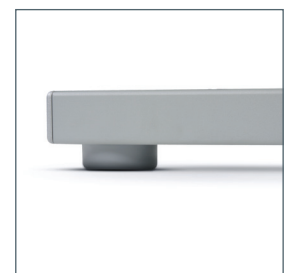

Levelling feet supplied