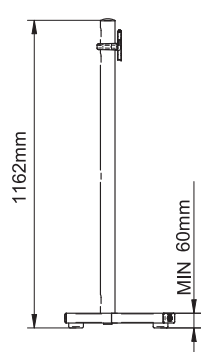

- Fits screens with VESA® mounting patterns: 75 x 75, 100 x 100, 200 x 100 and 200 x 200mm
- Non-marking 2" locking/braked castors included
- Also supplied with optional screw in levelling feet
- 1.1m Ø50mm poles supplied with 5 cable management holes
- Adaptor Plates available for use with larger screens:
BT7502 for Screens VESA® fixings: 200 x 200mm
BT7541 for Screens VESA® fixings: 300 x 200mm
BT7505 for Universal Screens using VESA fixings: 400 x 200, 300 x 300 or non-VESA fixings:
H: 123mm - 570mm **V:** 300mm
- Trolley Dimensions (including wheels):
 Height: 1210mm (47.6") Depth: 455mm (17.9")
 Width: 735mm (28.9")
- Colours Available: Black Base with Chrome Poles,
 Silver Base with Chrome Poles

Cable Management included

Tempered Glass Shelf and Bracket
(BT1712 - BT1714) also available

Braked castors supplied

Levelling feet supplied

Medium Flat Screen Display Trolley/Stand

For more information please visit www.btechavmounts.com/BT7504

BT7504

Front View With Castors

Side View With Castors

Side View With Levelling Feet

Trolley Base

Interface Plate

Interface Plate and Arms

Mounting Plate

Colour:	Order Ref:	EAN Code:
Black Base & Chrome Pole	BT7504/BC	5019318750212
Silver Base & Chrome Poles	BT7504/SC	5019318750229

This information is intended as a guide only and reflects the current specification at the time of print. B-Tech accepts no liability for the accuracy of the information contained in this document.