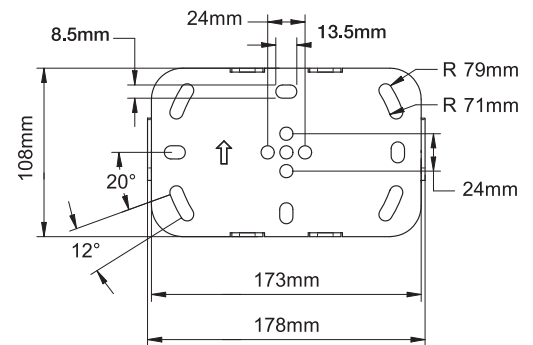

- Fits screens with VESA® mounting patterns: 75 x 75, 100 x 100, 200 x 100 and 200 x 200mm
- Non-marking 2" locking/braked castors included
- Also supplied with optional screw in levelling feet
- 1.1m Ø50mm poles supplied with 5 cable management holes
- Adaptor Plates available for use with larger screens:
BT7502 for Screens VESA® fixings: 200 x 200mm
BT7541 for Screens VESA® fixings: 300 x 200mm
BT7505 for Universal Screens using VESA fixings: 400 x 200, 300 x 300 or non-VESA fixings:
H: 123mm - 570mm **V:** 300mm
- Trolley Dimensions (including wheels):
 Height: 1210mm (47.6") Depth: 455mm (17.9")
 Width: 735mm (28.9")
- Colours Available: Black Base with Chrome Poles,
 Silver Base with Chrome Poles

BT7504

Front View With Castors

Side View With Castors

Side View With Levelling Feet

Trolley Base

Interface Plate

Interface Plate and Arms

Mounting Plate

Colour:	Order Ref:	EAN Code:
Black Base & Chrome Pole	BT7504/BC	5019318750212
Silver Base & Chrome Poles	BT7504/SC	5019318750229

This information is intended as a guide only and reflects the current specification at the time of print. B-Tech accepts no liability for the accuracy of the information contained in this document.