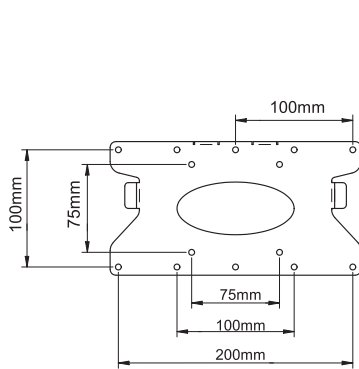

- Fits screens with VESA® mounting patterns: 75 x 75, 100 x 100, 200 x 100 and 200 x 200mm
- Non-marking 2" locking/braked castors included
- Also supplied with optional screw in levelling feet
- 1.1m Ø50mm poles supplied with 5 cable management holes
- Adaptor Plates available for use with larger screens:
BT7502 for Screens VESA® fixings: 200 x 200mm
BT7541 for Screens VESA® fixings: 300 x 200mm
BT7505 for Universal Screens using VESA fixings: 400 x 200, 300 x 300 or non-VESA fixings:
H: 123mm - 570mm **V:** 300mm
- Trolley Dimensions (including wheels):
 Height: 1210mm (47.6") Depth: 455mm (17.9")
 Width: 735mm (28.9")
- Colours Available: Black Base with Chrome Poles,
 Silver Base with Chrome Poles

BT7504

Front View With Castors

Side View With Castors

Side View With Levelling Feet

Trolley Base

Interface Plate

Interface Plate and Arms

Mounting Plate

Colour:	Order Ref:	EAN Code:
Black Base & Chrome Pole	BT7504/BC	5019318750212
Silver Base & Chrome Poles	BT7504/SC	5019318750229

This information is intended as a guide only and reflects the current specification at the time of print. B-Tech accepts no liability for the accuracy of the information contained in this document.