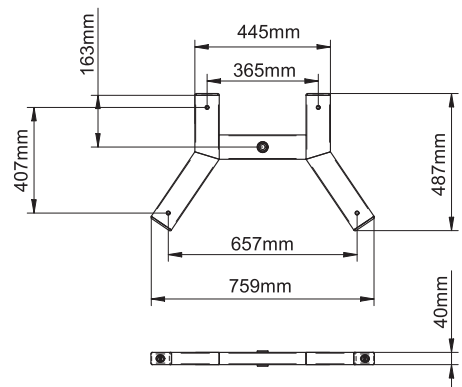

- Fits screens with VESA® mounting patterns: 75 x 75, 100 x 100, 200 x 100 and 200 x 200mm
- Non-marking 2" locking/braked castors included
- Also supplied with optional screw in levelling feet
- 1.1m Ø50mm poles supplied with 5 cable management holes
- Adaptor Plates available for use with larger screens:
BT7502 for Screens VESA® fixings: 200 x 200mm
BT7541 for Screens VESA® fixings: 300 x 200mm
BT7505 for Universal Screens using VESA fixings: 400 x 200, 300 x 300 or non-VESA fixings:
H: 123mm - 570mm **V:** 300mm
- Trolley Dimensions (including wheels):
 Height: 1210mm (47.6") Depth: 455mm (17.9")
 Width: 735mm (28.9")
- Colours Available: Black Base with Chrome Poles,
 Silver Base with Chrome Poles

BT7504

Front View With Castors

Side View With Castors

Side View With Levelling Feet

Trolley Base

Interface Plate

Interface Plate and Arms

Mounting Plate

Colour:	Order Ref:	EAN Code:
Black Base & Chrome Pole	BT7504/BC	5019318750212
Silver Base & Chrome Poles	BT7504/SC	5019318750229

This information is intended as a guide only and reflects the current specification at the time of print. B-Tech accepts no liability for the accuracy of the information contained in this document.