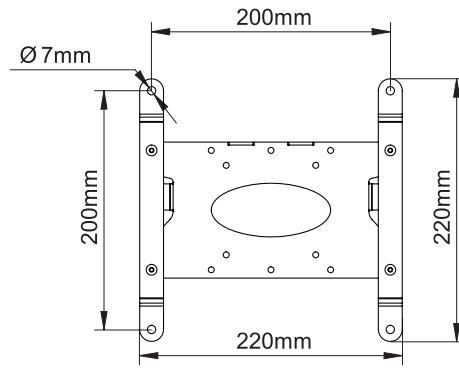

- Fits screens with VESA® mounting patterns: 75 x 75, 100 x 100, 200 x 100 and 200 x 200mm
- Non-marking 2" locking/braked castors included
- Also supplied with optional screw in levelling feet
- 1.1m Ø50mm poles supplied with 5 cable management holes
- Adaptor Plates available for use with larger screens:
BT7502 for Screens VESA® fixings: 200 x 200mm
BT7541 for Screens VESA® fixings: 300 x 200mm
BT7505 for Universal Screens using VESA fixings: 400 x 200, 300 x 300 or non-VESA fixings:
H: 123mm - 570mm **V:** 300mm
- Trolley Dimensions (including wheels):
 Height: 1210mm (47.6") Depth: 455mm (17.9")
 Width: 735mm (28.9")
- Colours Available: Black Base with Chrome Poles,
 Silver Base with Chrome Poles

BT7504

Front View With Castors

Side View With Castors

Side View With Levelling Feet

Trolley Base

Interface Plate

Interface Plate and Arms

Mounting Plate

Colour:	Order Ref:	EAN Code:
Black Base & Chrome Pole	BT7504/BC	5019318750212
Silver Base & Chrome Poles	BT7504/SC	5019318750229

This information is intended as a guide only and reflects the current specification at the time of print. B-Tech accepts no liability for the accuracy of the information contained in this document.