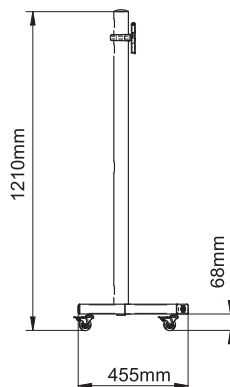

- Fits screens with VESA® mounting patterns: 75 x 75, 100 x 100, 200 x 100 and 200 x 200mm
- Non-marking 2" locking/braked castors included
- Also supplied with optional screw in levelling feet
- 1.1m Ø50mm poles supplied with 5 cable management holes
- Adaptor Plates available for use with larger screens:
BT7502 for Screens VESA® fixings: 200 x 200mm
BT7541 for Screens VESA® fixings: 300 x 200mm
BT7505 for Universal Screens using VESA fixings: 400 x 200, 300 x 300 or non-VESA fixings:
H: 123mm - 570mm **V:** 300mm
- Trolley Dimensions (including wheels):
 Height: 1210mm (47.6") Depth: 455mm (17.9")
 Width: 735mm (28.9")
- Colours Available: Black Base with Chrome Poles,
 Silver Base with Chrome Poles

Cable Management included

Tempered Glass Shelf and Bracket
(BT1712 - BT1714) also available

Braked castors supplied

Levelling feet supplied

Medium Flat Screen Display Trolley/Stand

For more information please visit www.btechavmounts.com/BT7504

BT7504

Front View With Castors

Side View With Castors

Side View With Levelling Feet

Trolley Base

Interface Plate

Interface Plate and Arms

Mounting Plate

Colour:	Order Ref:	EAN Code:
Black Base & Chrome Pole	BT7504/BC	5019318750212
Silver Base & Chrome Poles	BT7504/SC	5019318750229

This information is intended as a guide only and reflects the current specification at the time of print. B-Tech accepts no liability for the accuracy of the information contained in this document.