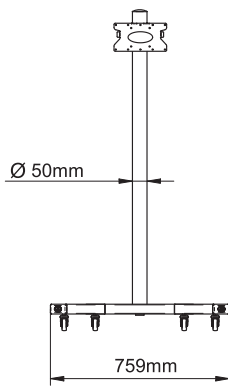

- Fits screens with VESA® mounting patterns: 75 x 75, 100 x 100, 200 x 100 and 200 x 200mm
- Non-marking 2" locking/braked castors included
- Also supplied with optional screw in levelling feet
- 1.1m Ø50mm poles supplied with 5 cable management holes
- Adaptor Plates available for use with larger screens:
BT7502 for Screens VESA® fixings: 200 x 200mm
BT7541 for Screens VESA® fixings: 300 x 200mm
BT7505 for Universal Screens using VESA fixings: 400 x 200, 300 x 300 or non-VESA fixings:
H: 123mm - 570mm **V:** 300mm
- Trolley Dimensions (including wheels):
 Height: 1210mm (47.6") Depth: 455mm (17.9")
 Width: 735mm (28.9")
- Colours Available: Black Base with Chrome Poles,
 Silver Base with Chrome Poles

BT7504

Front View With Castors

Side View With Castors

Side View With Levelling Feet

Trolley Base

Interface Plate

Interface Plate and Arms

Mounting Plate

Colour:	Order Ref:	EAN Code:
Black Base & Chrome Pole	BT7504/BC	5019318750212
Silver Base & Chrome Poles	BT7504/SC	5019318750229

This information is intended as a guide only and reflects the current specification at the time of print. B-Tech accepts no liability for the accuracy of the information contained in this document.