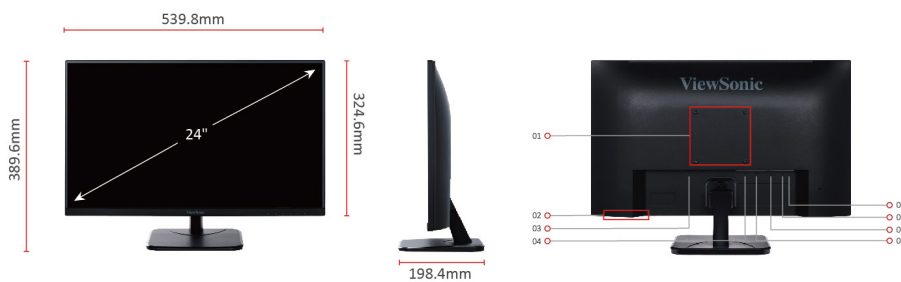

LED DISPLAY

VA2456-mhd

Key Features

- Full HD 1080p resolution
- SuperClear® IPS technology
- 3 side borderless bezel
- Dual integrated speakers
- Flicker-Free & Blue Light Filter eyecare technologies

Product Description

The ViewSonic® VA2456-mhd is a 24" Full HD monitor with a borderless bezel, IPS panel, and flexible connectivity for use at home or in the office. With SuperClear® IPS technology and Full HD resolution images are clear and detailed from a wide range of viewing angles. The monitor's extensive connectivity options include HDMI, DisplayPort, and VGA inputs allowing increased setup flexibility when connecting to devices. The VA2456-mhd's borderless bezel design delivers a sleek look and seamless viewing experience. Dual integrated speakers make this monitor a complete multimedia package. It also comes equipped with Flicker-Free and Blue light eye care technologies to help eliminate eye strain caused by extended viewing periods. In addition, ViewSonic's exclusive ViewMode function offers a selection of intuitive presets to deliver optimised screen performance for a variety of applications.

1. VESA Compatible (Wall Mount 100 x 100 mm)
2. Menu Control Panel
3. AC In
4. DisplayPort
5. HDMI
6. VGA

7. Audio In
8. Earphone

Visit Us  www.viewsonic.com

LCD PANEL

Monitor Size:	24"W (23.8" Viewable)
Panel Technology:	IPS Technology TFT LCD
Resolution:	Full HD 1920 x 1080
Display Area:	527.04mm (H) x 296.46mm (V)
Aspect Ratio:	16:9
Brightness:	250 cd/m2 (Typ)
Contrast Ratio:	1000:1 (Typ)
Dynamic Contrast Ratio:	50,000,000:1
Viewing Angles:	178 degrees / 178 degrees (Typ)
Response Time:	5ms (GtG)

DIMENSIONS (W X H X D) (MM)

Physical with stand (mm):	539.8mm (W) x 389.6mm (H) x 198.4mm (D)
Physical without stand (mm):	539.8mm (W) x 324.6mm (H) x 49.3mm (D)
Packaging (mm):	600mm (W) x 414mm (H) x 131mm (D)