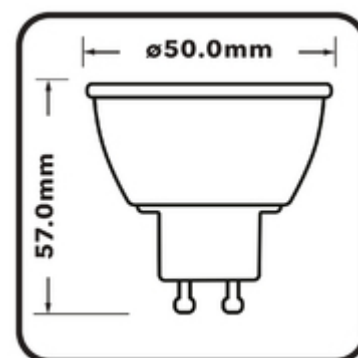

Verbatim LED GU10 8.0W-79W D 3000K 35D 570LM

- GU10 Socket
- 220-240V
- 40,000 hours Lifetime
- Dimmable
- 90% Energy Saving
- Luminous Flux 90° Cone: 570 lm
- Equivalent to 79W incandescent bulb
- CRI≥90
- Flicker-free
- 5 Years Warranty

Product Number 52351

General Data

Lamp Socket GU10

Electric Data

Wattage (W) 8.0

Wattage Equivalent (W) 79

Voltage (V) 220-240

Dimmable yes

Power Factor ≥ 0.9

Operating Frequency (Hz) 50/60

Geometric Data

Length (mm) 57

Diameter (mm) 50

Weight (g) 56

Photometric Data

Luminous Flux (lm) 620

Luminous Flux 90° Cone (lm) 570

CRI 90

CCT (K) 3000

Luminous Intensity (cd) 1170

Beam Angle (°) 35

Luminous Efficacy (lm/W) 78

Lifetime (hrs) 40,000

Switching Cycle 100,000

Operating Temperature -20°C to 40°C

05/03/2018