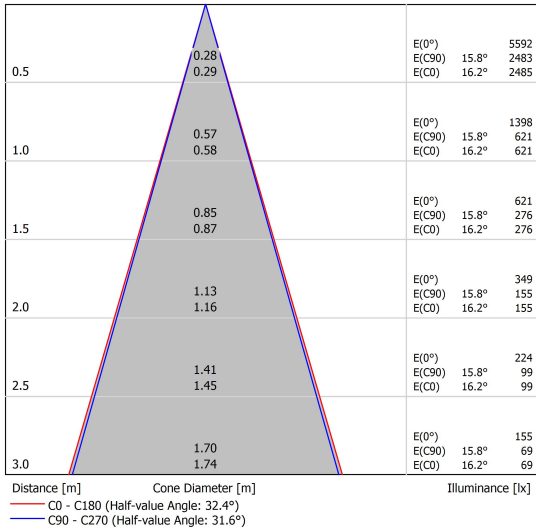

Power Factor ≥ 0.9

Operating Frequency (Hz) 50/60

**Geometric Data**

Length (mm) 57

Diameter (mm) 50

Weight (g) 56

**Photometric Data**

Luminous Flux (lm) 620

Luminous Flux 90° Cone (lm) 570

CRI 90

CCT (K) 3000

Luminous Intensity (cd) 1170

Beam Angle (°) 35

Luminous Efficacy (lm/W) 78

Lifetime (hrs) 40,000

Switching Cycle 100,000

### Photometric Diagrams