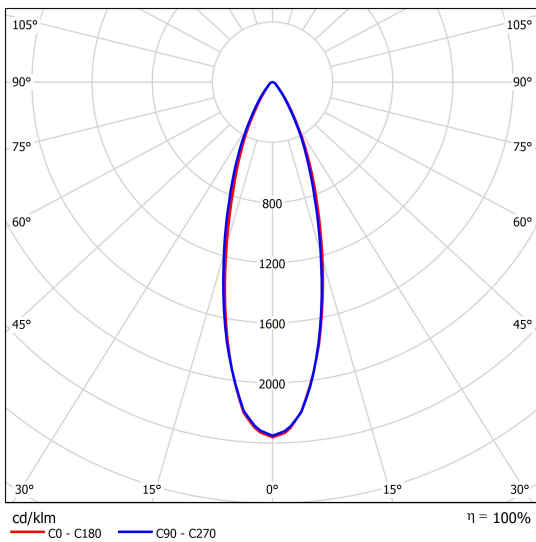

Power Factor ≥ 0.9

Operating Frequency (Hz) 50/60

**Geometric Data**

Length (mm) 57

Diameter (mm) 50

Weight (g) 56

**Photometric Data**

Luminous Flux (lm) 620

Luminous Flux 90° Cone (lm) 570

CRI 90

CCT (K) 3000

Luminous Intensity (cd) 1170

Beam Angle (°) 35

Luminous Efficacy (lm/W) 78

Lifetime (hrs) 40,000

Switching Cycle 100,000

### Photometric Diagrams