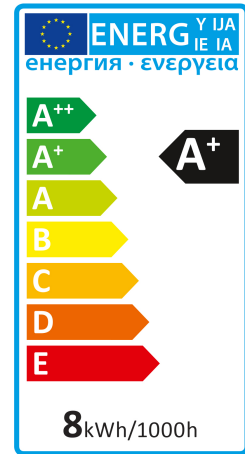

## Verbatim LED GU10 8.0W-79W D 3000K 35D 570LM

- GU10 Socket
- 220-240V
- 40,000 hours Lifetime
- Dimmable
- 90% Energy Saving
- Luminous Flux 90° Cone: 570 lm
- Equivalent to 79W incandescent bulb
- CRI≥90
- Flicker-free
- 5 Years Warranty

Power Factor ≥ 0.9

Operating Frequency (Hz) 50/60

**Geometric Data**

Length (mm) 57

Diameter (mm) 50

Weight (g) 56

**Photometric Data**

Luminous Flux (lm) 620

Luminous Flux 90° Cone (lm) 570

CRI 90

CCT (K) 3000

Luminous Intensity (cd) 1170

Beam Angle (°) 35

Luminous Efficacy (lm/W) 78

Lifetime (hrs) 40,000

Switching Cycle 100,000

### Energy Rating