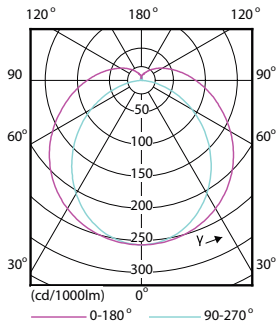

Warnings and Safety

- NOTES: The overall energy efficiency and light distribution of any installation that uses these lamps are determined by the design of the installation.

Dimensional drawing

TLED 4ft 24W-58W 3700lm 160D 4000K G13ND

Product	D1	D2	A1	A2	A3
MAS LEDtube 1500mm UO 24W 840 T8	25.78 mm	28 mm	1498.7 mm	1505.8 mm	1512.9 mm

Photometric data

MASTER LEDtube EM/Mains T8

Photometric data

Lifetime