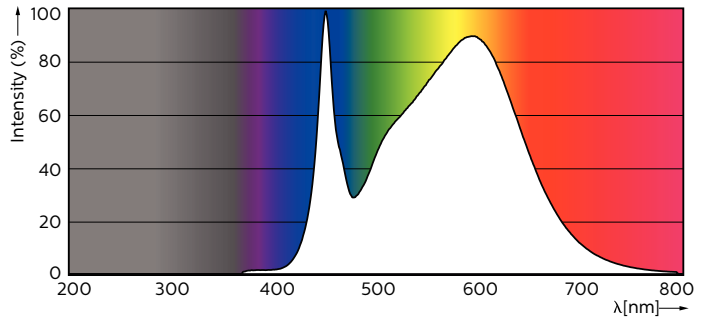

MASTER LEDtube EM/Mains T8

Approval and Application

Energy Saving Product	Yes
Energy Efficiency Label (EEL)	A++
Approval Marks	TUV CE marking RoHS compliance KEMA Keur certificate
Energy Consumption kWh/1000 h	24 kWh

Product Data

Full product code	871869668744400

Order product name	MAS LEDtube 1500mm UO 24W 840 T8
EAN/UPC - Product	8718696687444
Order code	929001298202
Numerator - Quantity Per Pack	1
Numerator - Packs per outer box	10
Material Nr. (12NC)	929001298202
Net Weight (Piece)	0.450 kg

Warnings and Safety

- NOTES: The overall energy efficiency and light distribution of any installation that uses these lamps are determined by the design of the installation.

Dimensional drawing

Product	D1	D2	A1	A2	A3
MAS LEDtube 1500mm UO 24W 840 T8	25.78 mm	28 mm	1498.7 mm	1505.8 mm	1512.9 mm

Photometric data