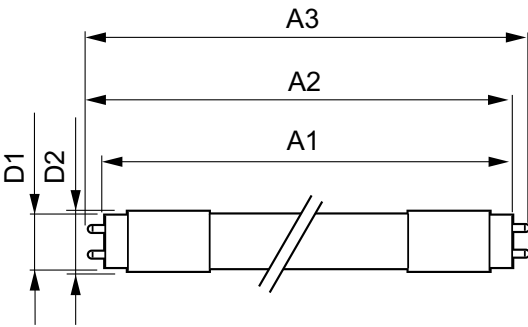

Product Data

Full product code	871869668744400
-------------------	-----------------

Order product name	MAS LEDtube 1500mm UO 24W 840 T8
EAN/UPC - Product	8718696687444
Order code	929001298202
Numerator - Quantity Per Pack	1
Numerator - Packs per outer box	10
Material Nr. (12NC)	929001298202
Net Weight (Piece)	0.450 kg

Warnings and Safety

- NOTES: The overall energy efficiency and light distribution of any installation that uses these lamps are determined by the design of the installation.

Dimensional drawing

TLED 4ft 24W-58W 3700lm 160D 4000K G13ND

Product	D1	D2	A1	A2	A3
MAS LEDtube 1500mm UO 24W 840 T8	25.78 mm	28 mm	1498.7 mm	1505.8 mm	1512.9 mm

Photometric data

MASTER LEDtube EM/Mains T8

Photometric data

Lifetime