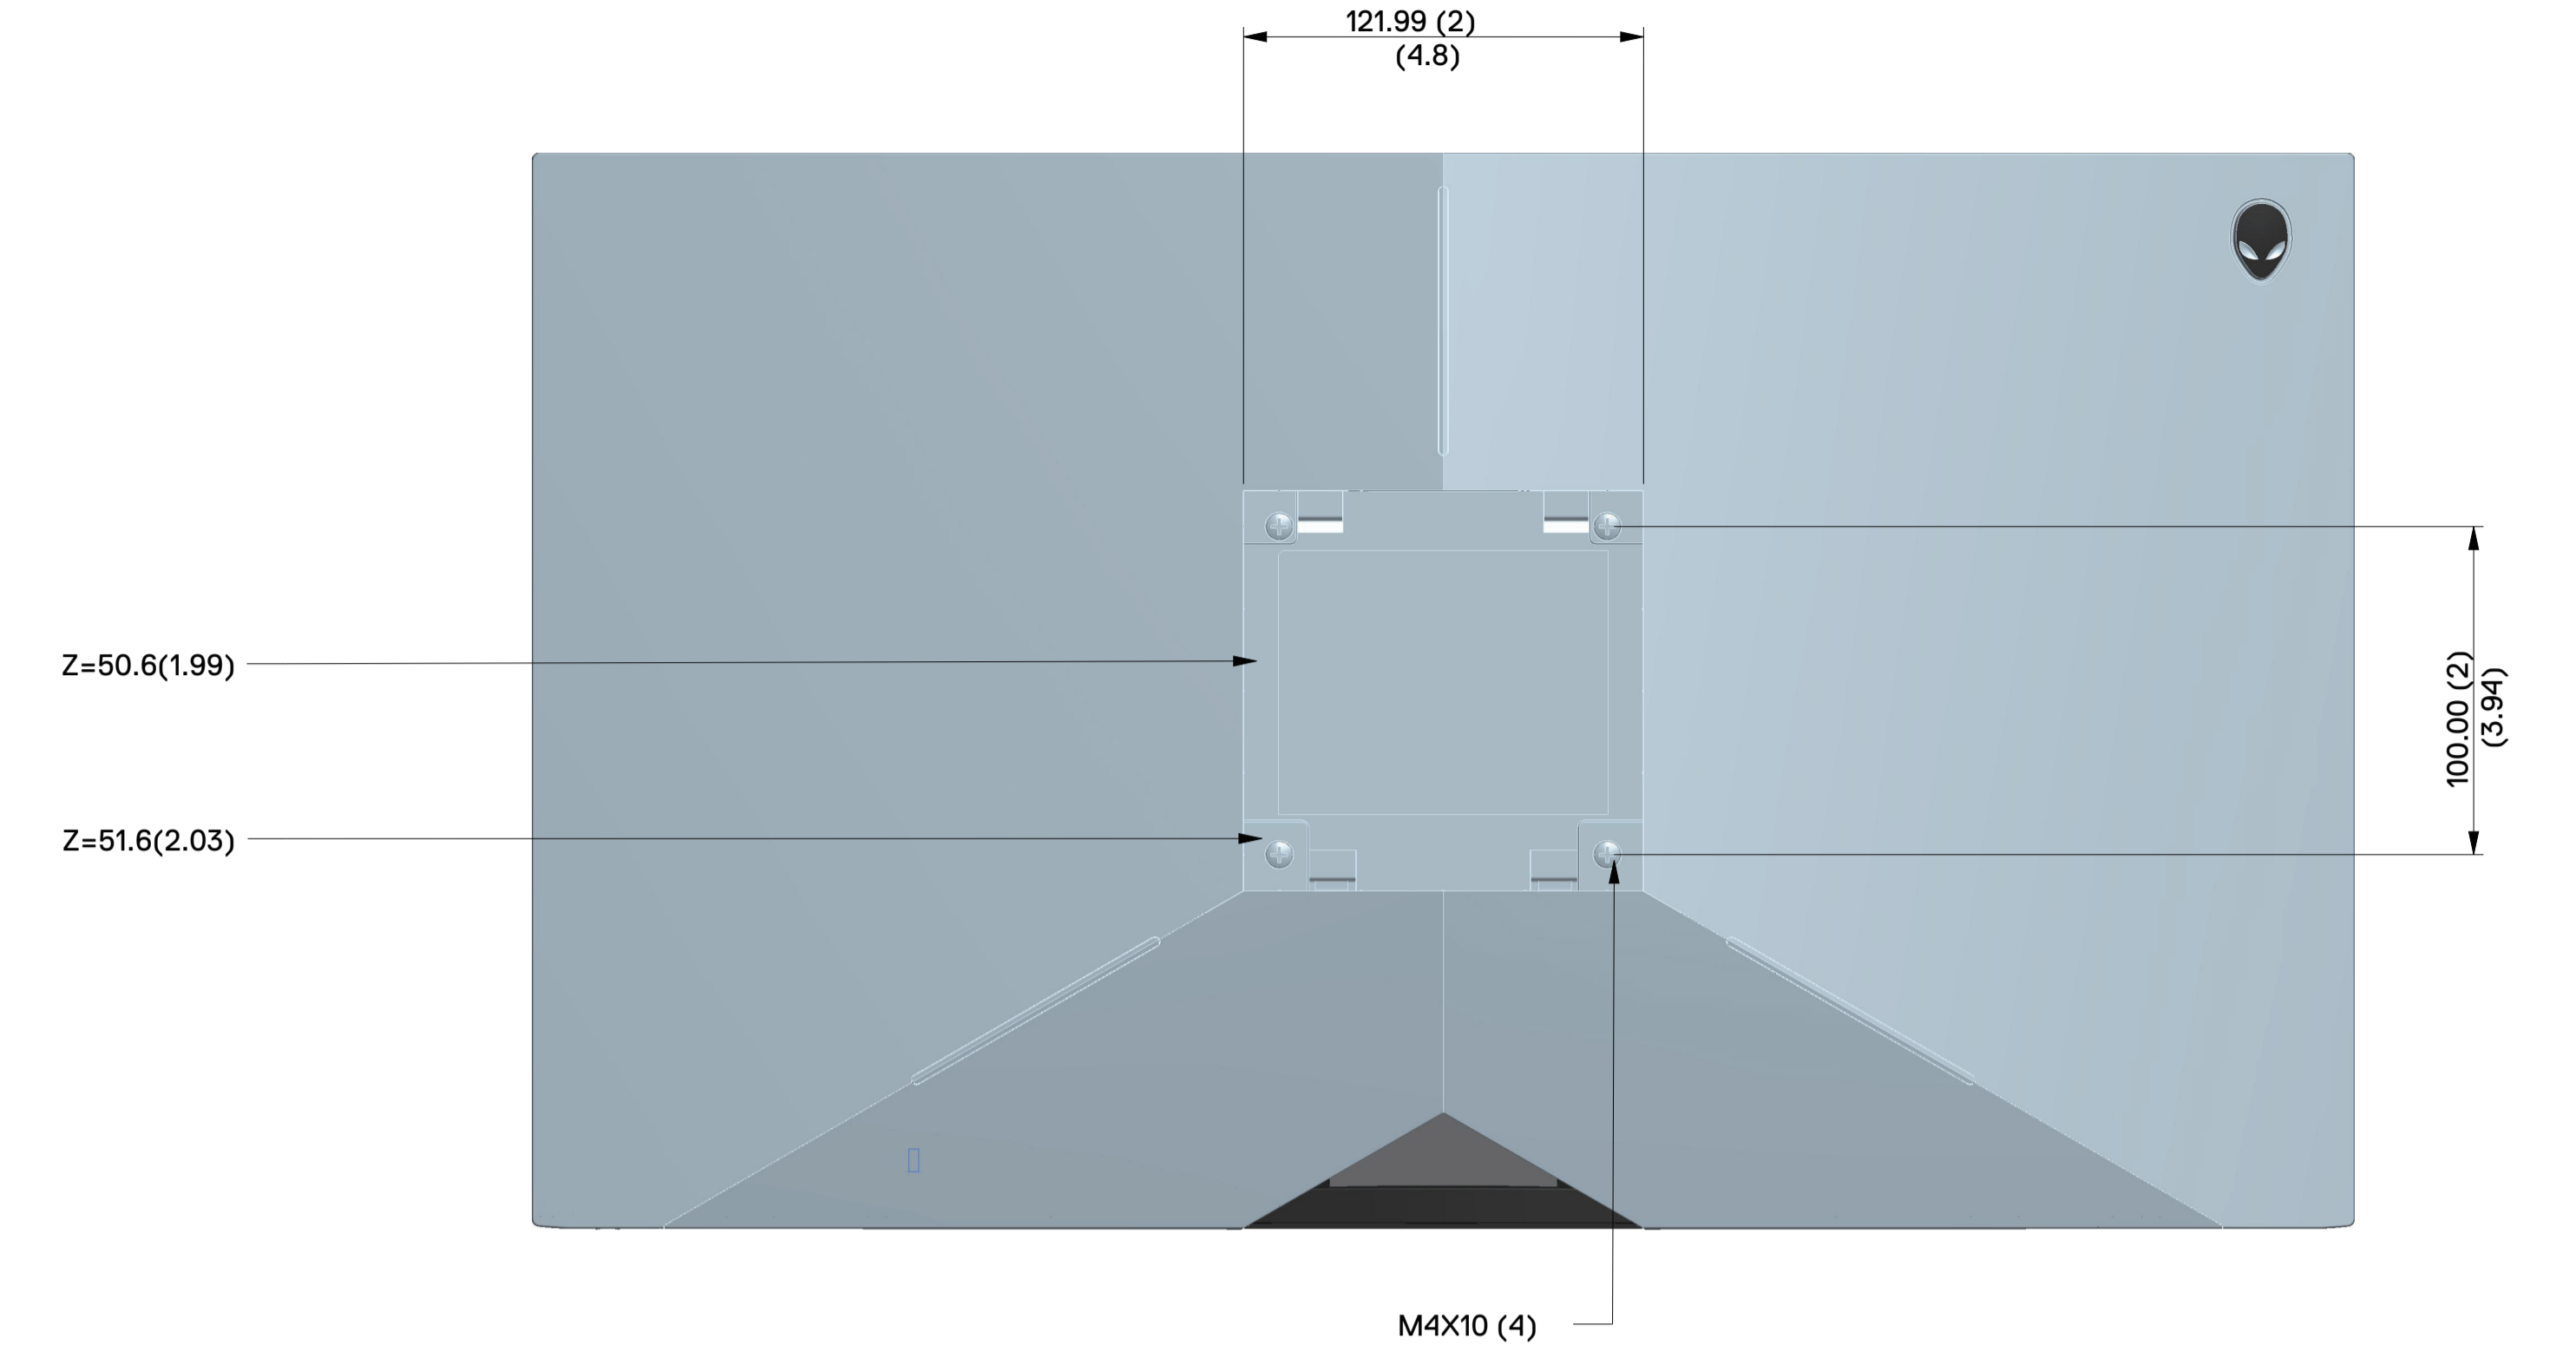

AW2518H Outline Dimension

Nominal Dimension
Unit : mm

Back View of Monitor without stand