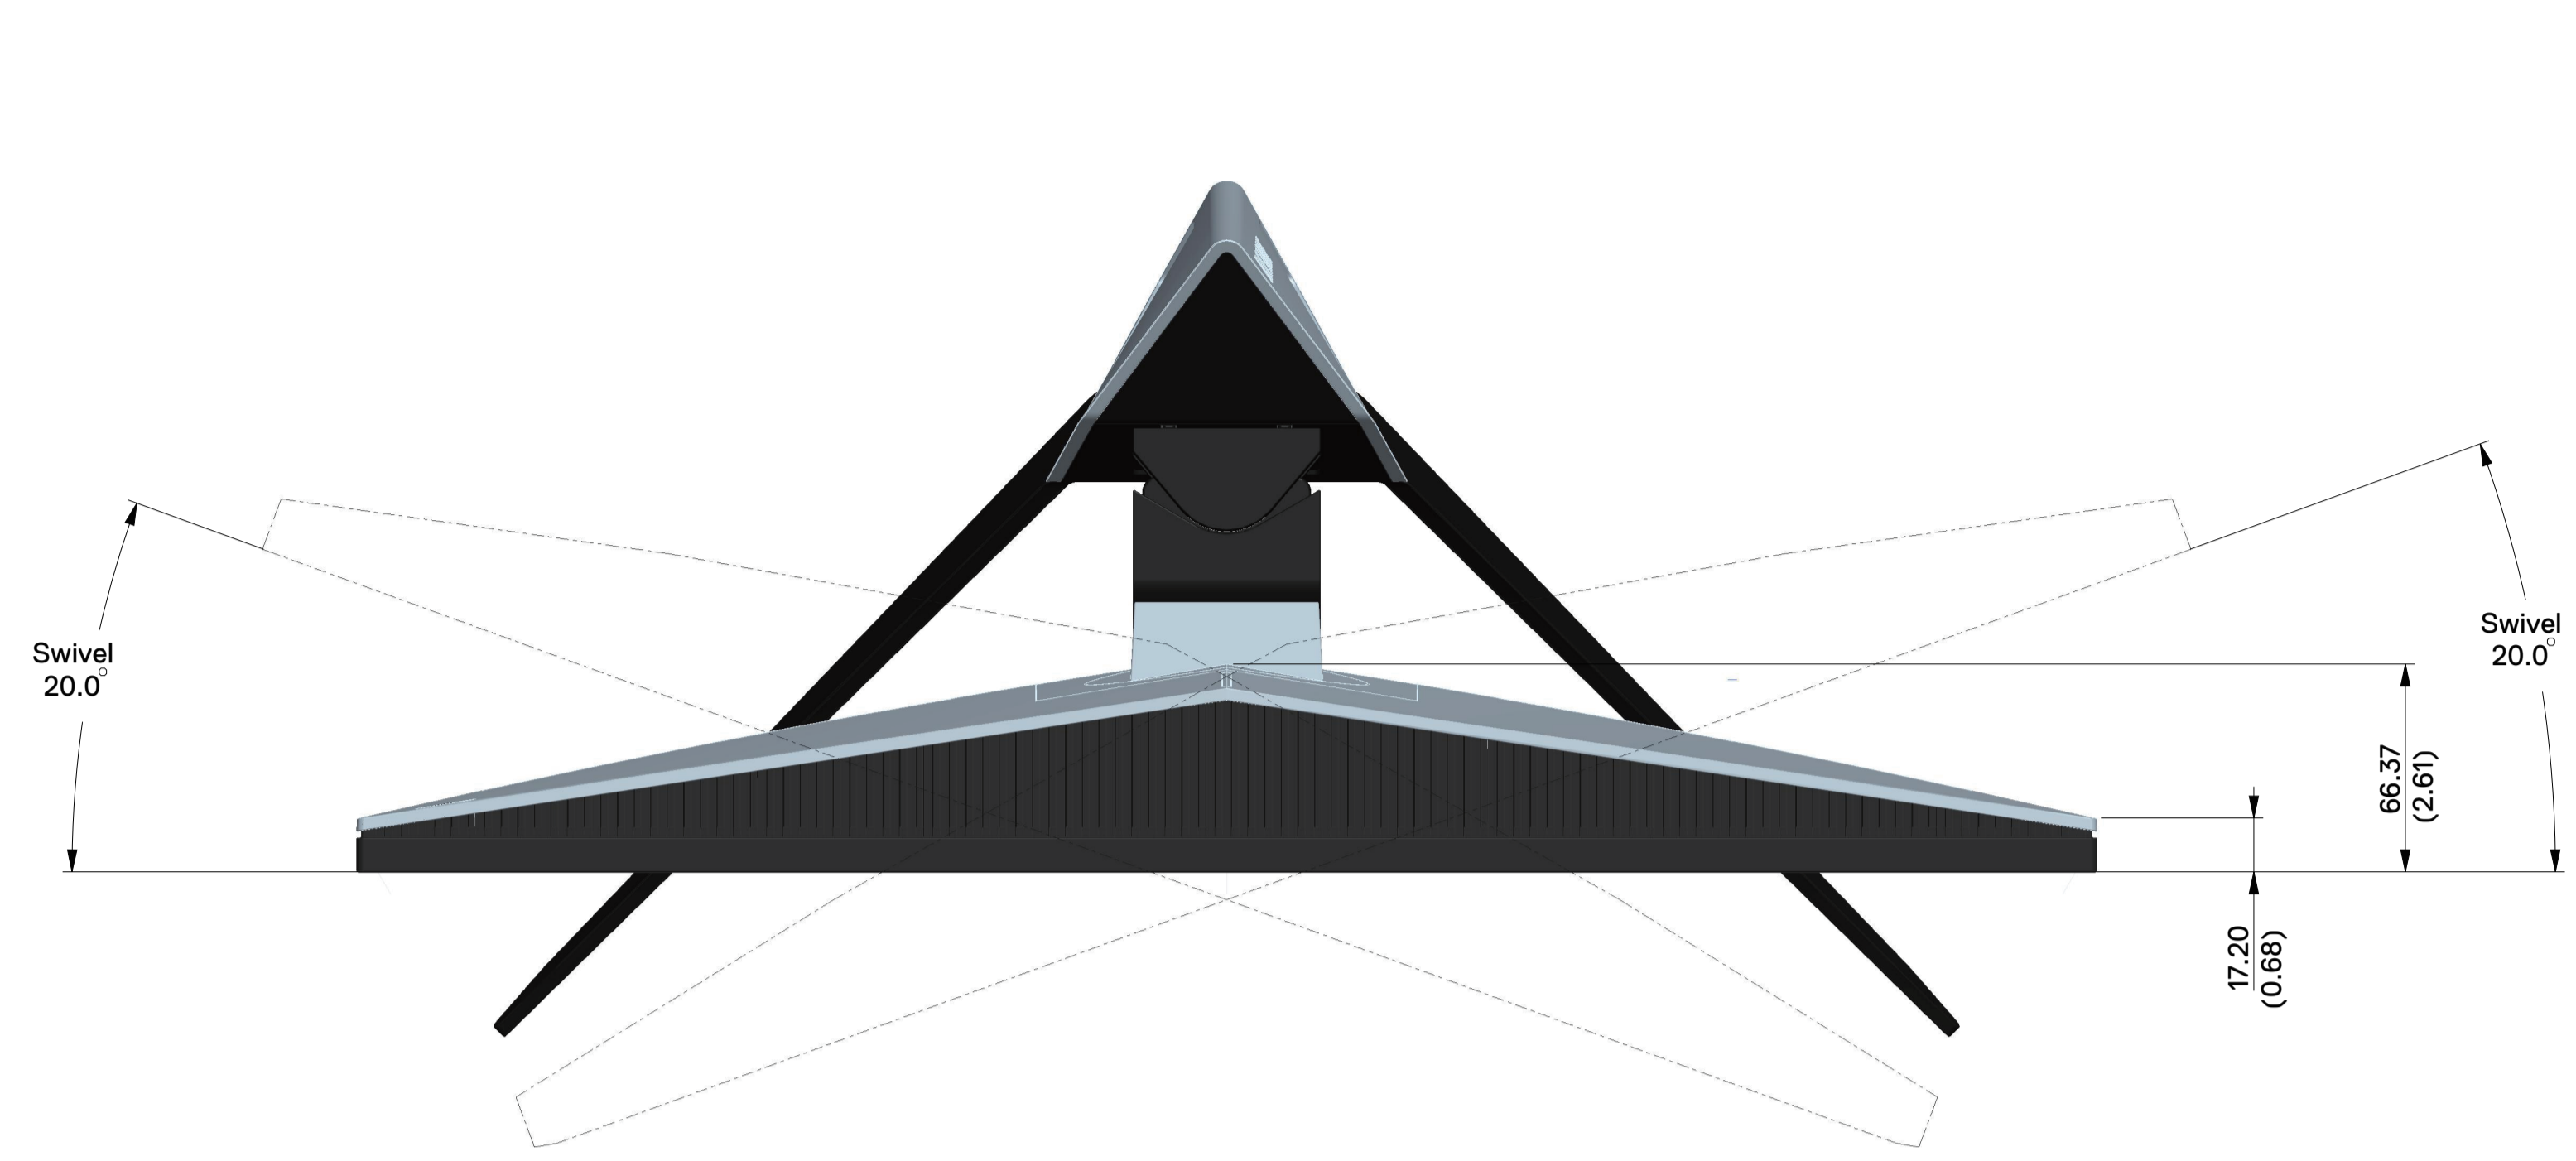

AW2518H Outline Dimension

Nominal Dimension
Unit : mm

Back View of Monitor without stand