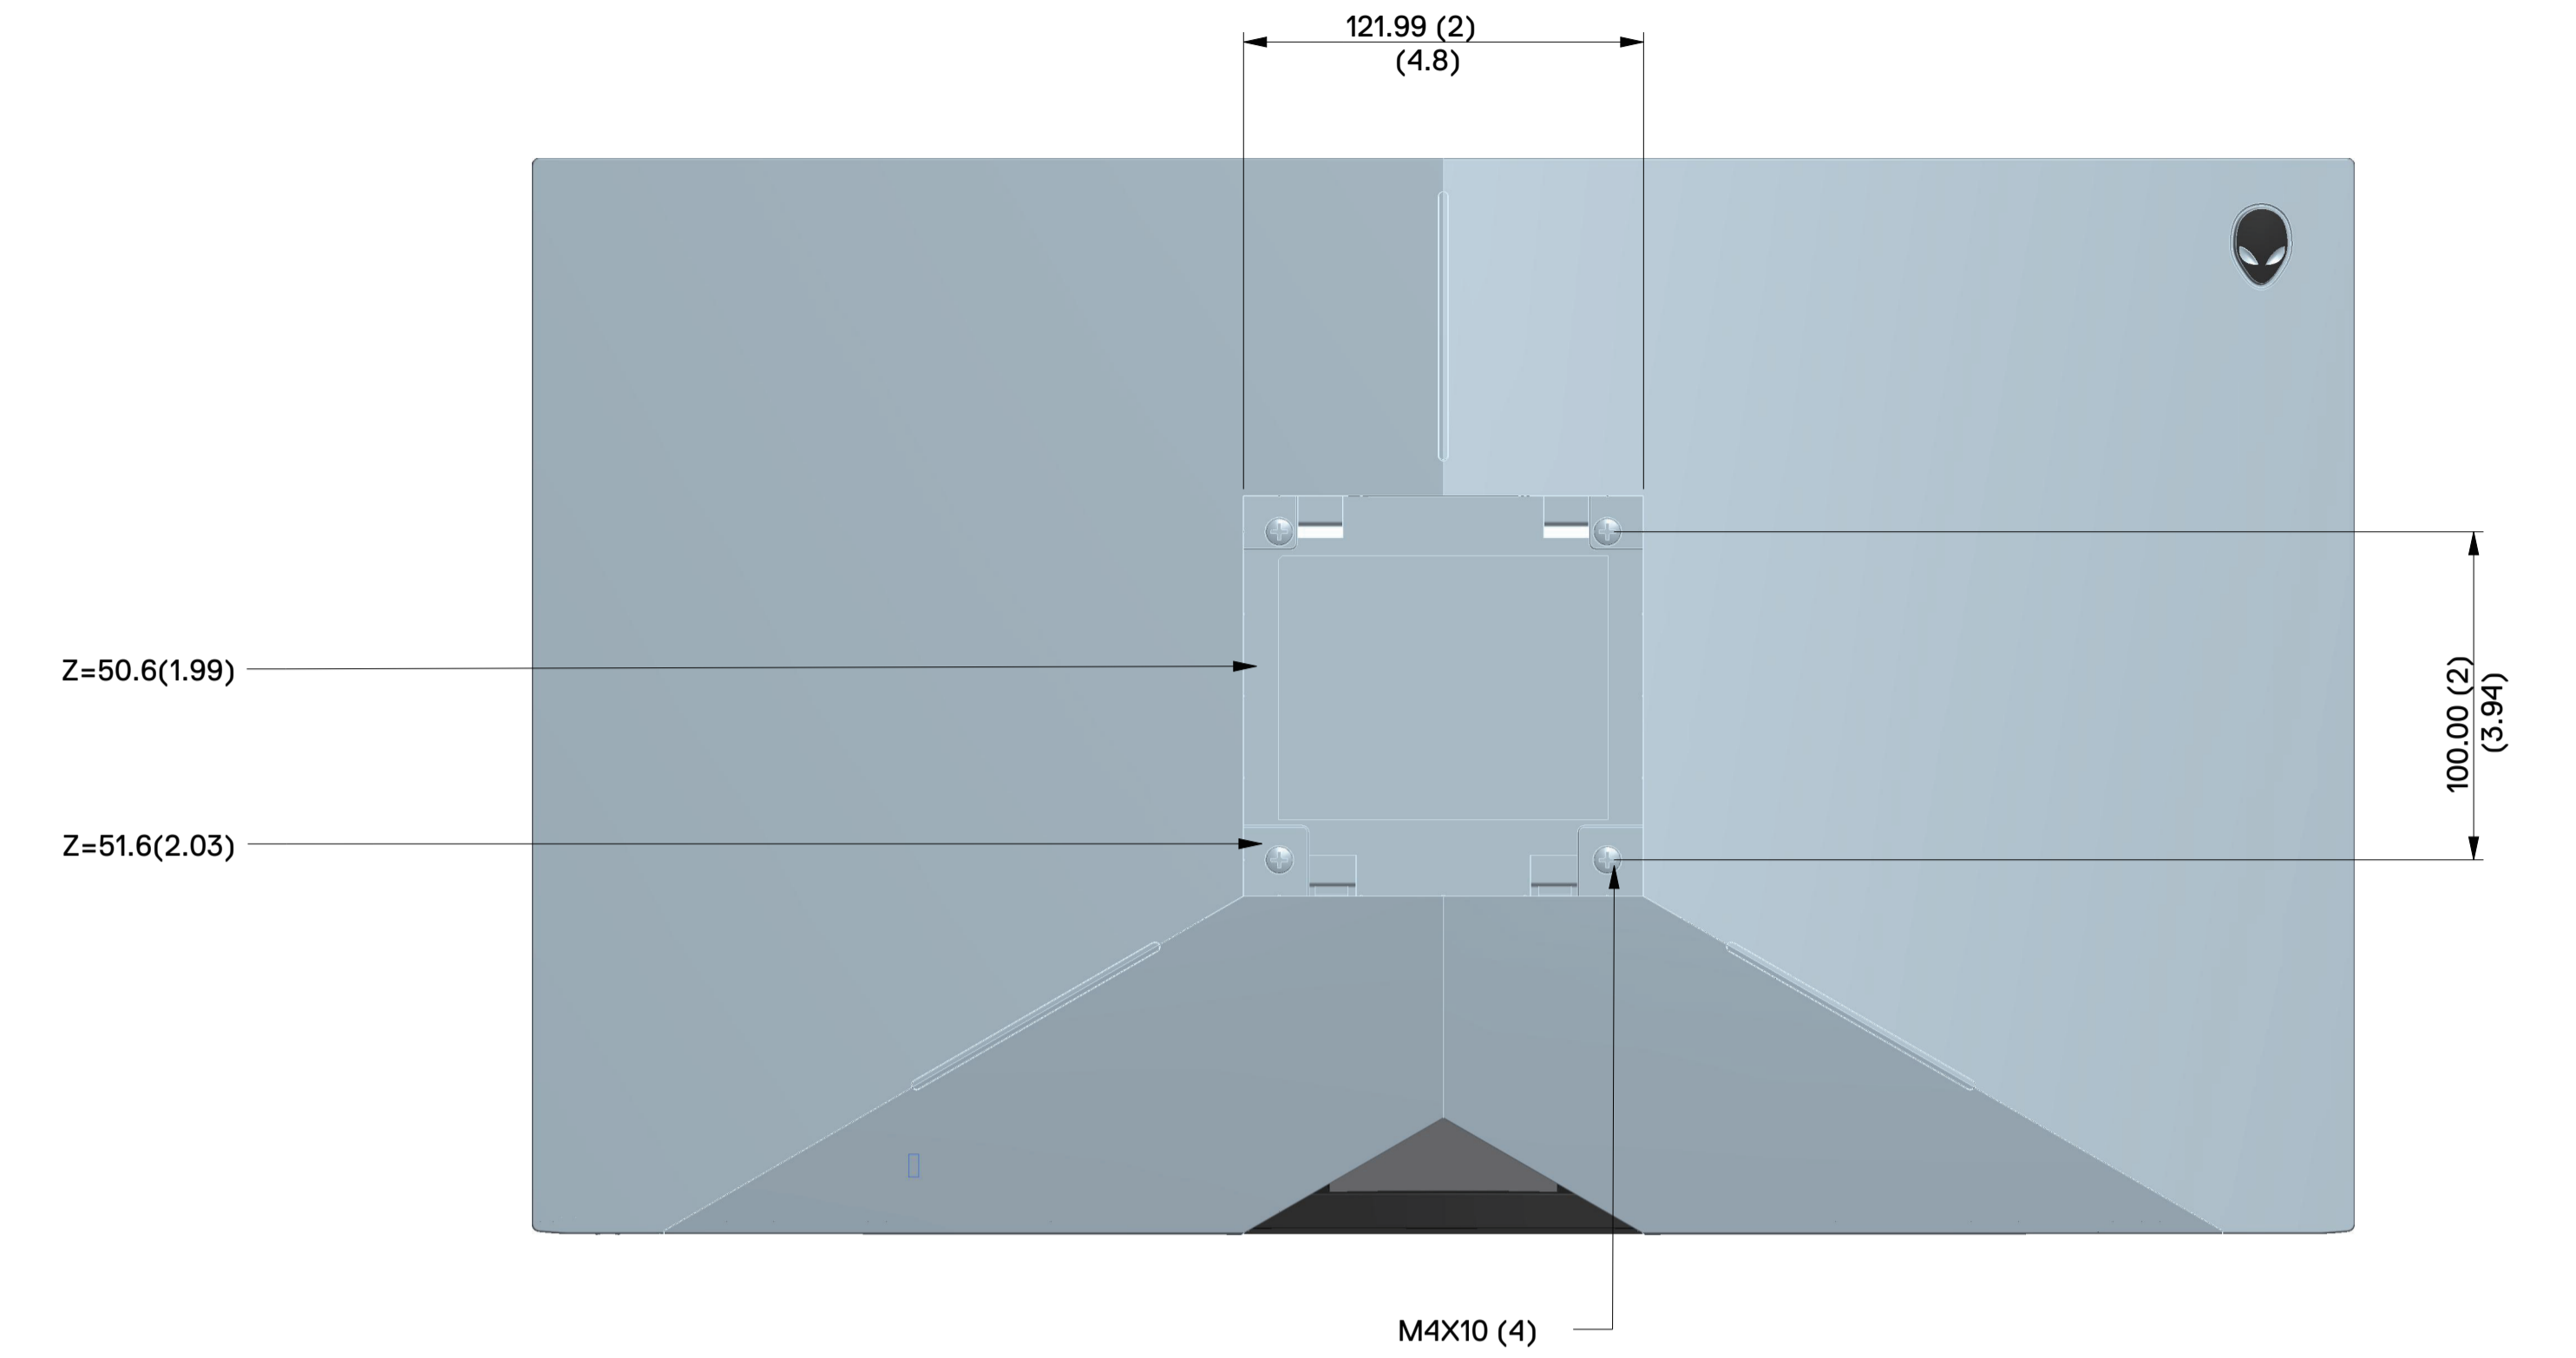

# AW2518H Outline Dimension

Nominal Dimension  
Unit : mm

Back View of Monitor without stand