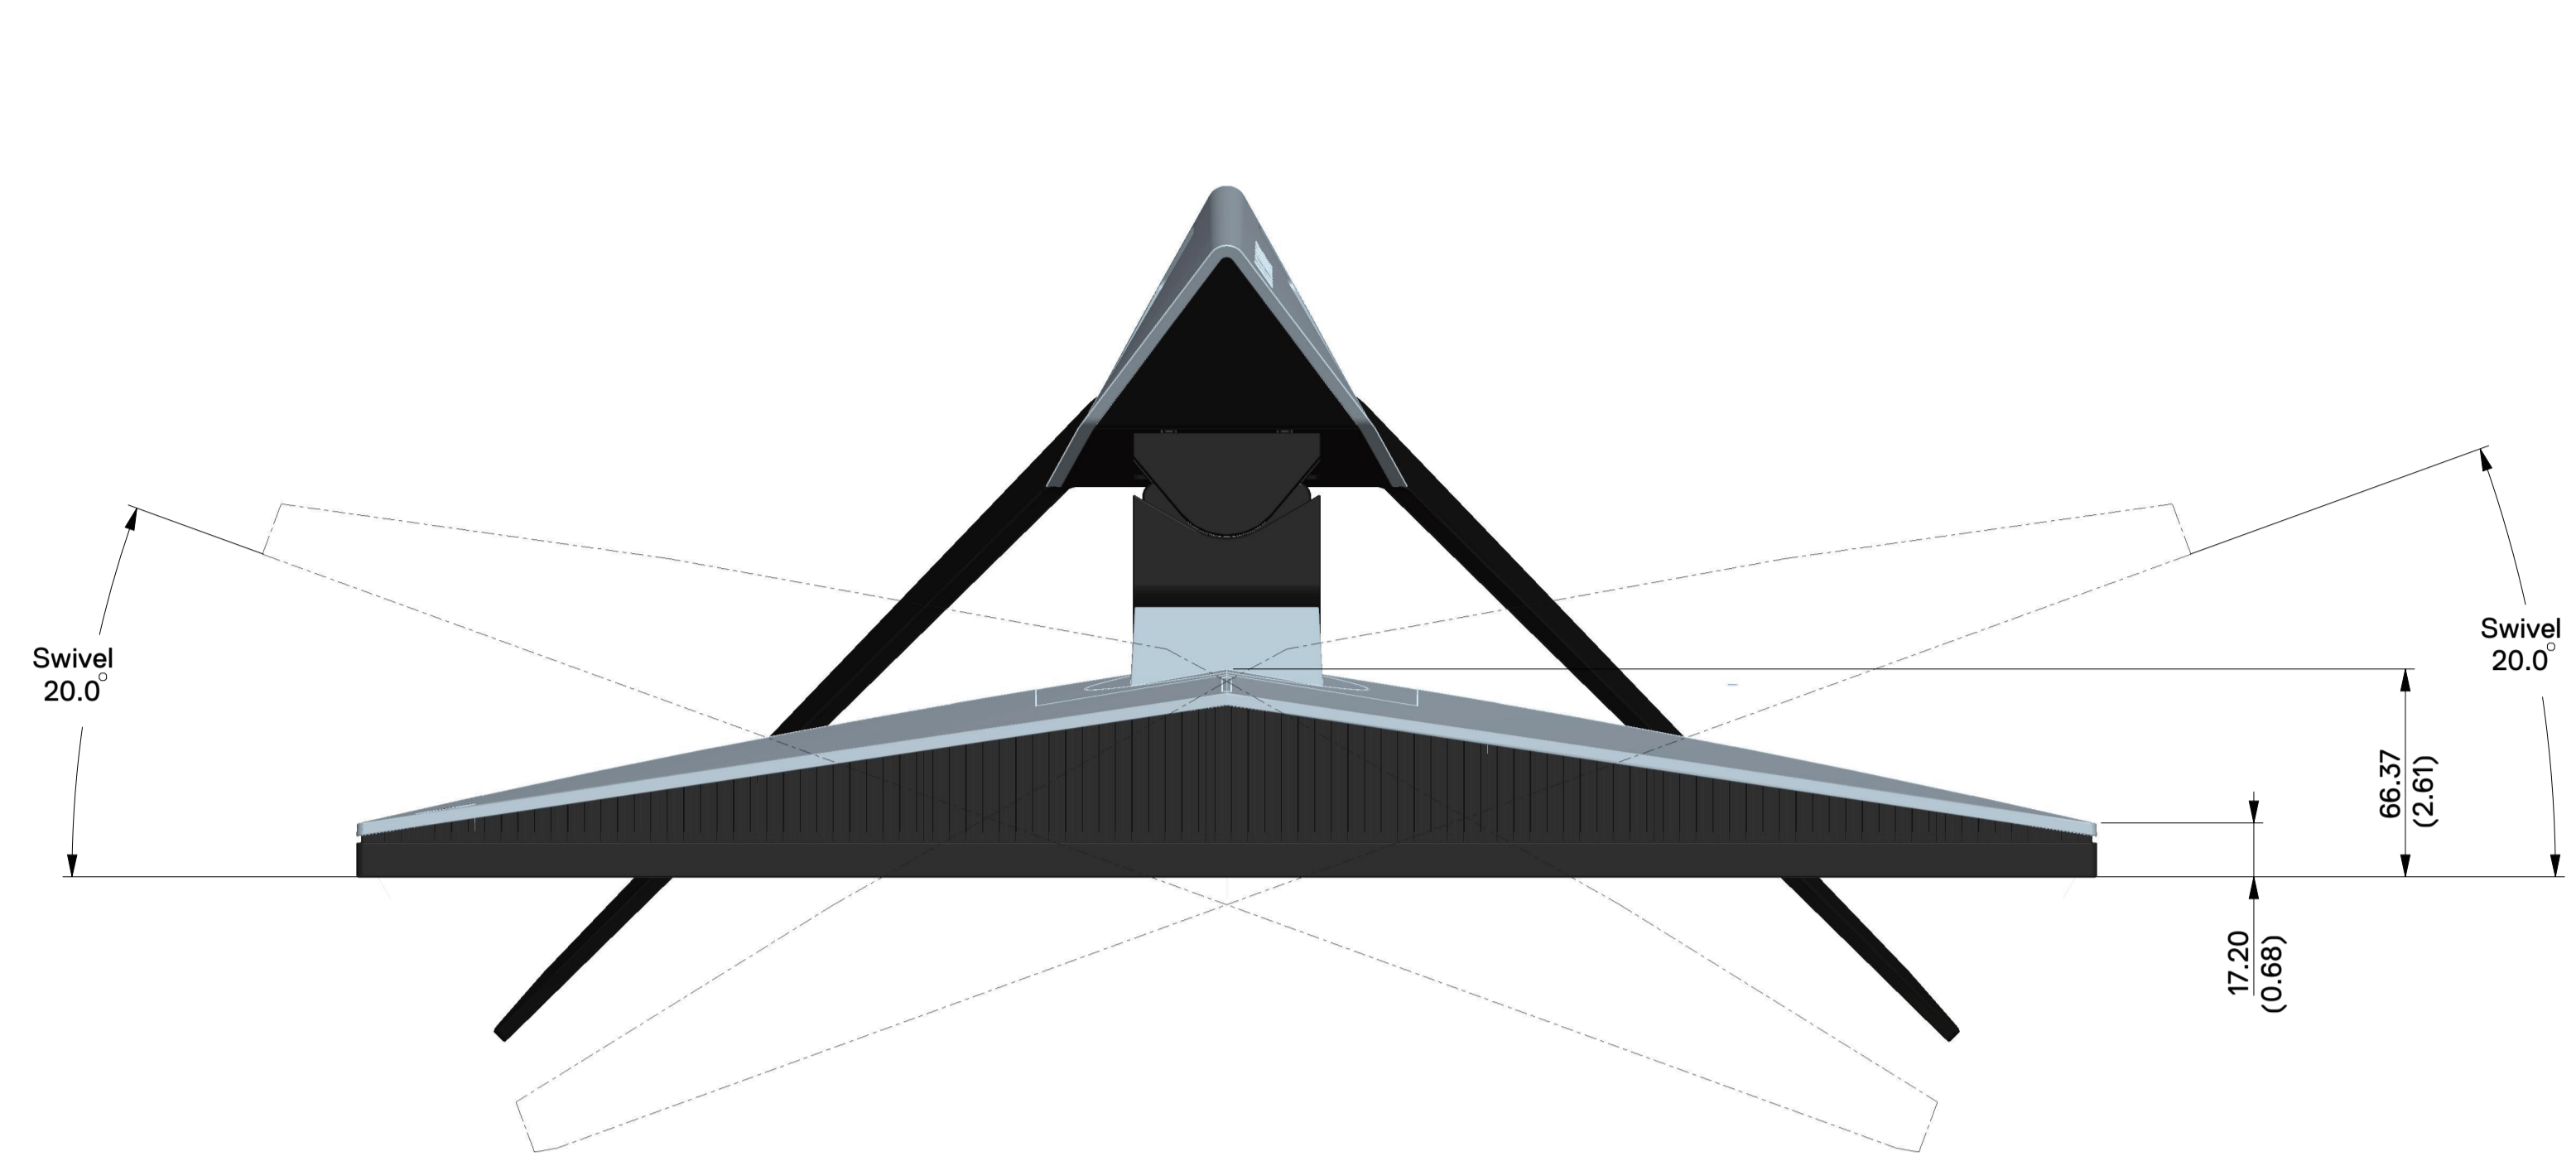

# AW2518H Outline Dimension

Nominal Dimension  
Unit : mm

Back View of Monitor without stand