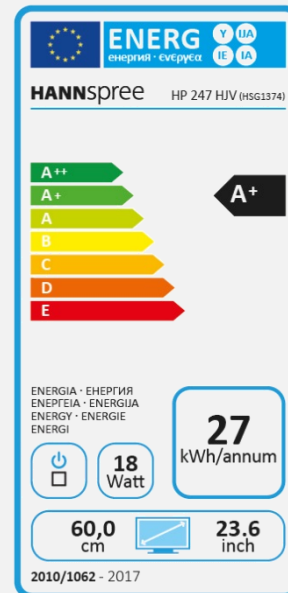

#### ERGONOMIC FEATURES

Height  
Adjust.  
Stand

Tilt

Pivot

Swivel

Display Size	59,94 cm / 23.6" Diagonal
Panel Type	TFT – LED Backlight ADS-IPS-Type Panel (*)
Aspect Ratio	16:9
Resolution (H x V)	1920 x 1080 Full HD
Brightness	250cd/m <sup>2</sup>
Contrast (Typ.)	1.000:1 (Typical)
Contrast (Active)	80.000.000:1 (Active)
Viewing Angle L/R; U/D	178° H / 178° V (CR >10)
Response Time	8 msec (OD)
Pixel Pitch	0,2715 (H) x 0,2715 (V) mm
Panel Surface	Anti-Glare
Display Colors	16.7M Colors
Horizontal Frequency	24 ~ 83 kHz
Vertical Frequency	55 ~ 76 Hz
Max Display Frequency	1920 x 1080 @ 60Hz
Input 1	D-Sub (VGA)
Input 2	DVI-D (with HDCP)
Input 3	HDMI (Ver. 1.4)
Speakers	2W x 2, Earphone Audio Output
Power Consumption	On: 18W; Stand-by: 0,21W; Off: 0,18W
AC Power Range	AC 100 ~ 240 Volt; 50 ~ 60 Hz
Product Dimensions	547.6 x 224.8 x 509.2 mm (W x D x H)
Packing Dimensions	660 x 182 x 392 mm (W x D x H)
Net / Gross Weight	4.9 Kgs / 6.5 Kgs (±0.3KG)
Bezel & Color Plan	Front Bezel, Rear Cover, Arm : Black Texture Base: half glossy

VESA Mounting	100 x 100 mm
Monitor Stand	Height Adjustable Stand (130mm)
Tilt / Kensington Lock	-2°~5° / 21.5° +/- 1.5° / Yes
Pivot / Swivel	Yes / Left: 170° - Right: 170°
Controls	Menu, Bri (+), Vol (-), Input / Enter, Power
Color	Warm, Nature, Cool, User Mode
Preset Mode	Standard, Game, Cinema, Scenery, Text Modes
On Screen Display	9 OSD Languages
Flicker Free	Yes
Accessory	Power Cable; HDMI Cable; Warranty Card; Quick Start Guide

Supplier's Name	HANNspree
Model Name	HP247HJV
Energy Efficiency Class	A+
Screen Size (Centimetres)	60
Screen Size (Inches)	23,6
On mode power Consumption (W)	18
Annual Energy Consumption* (kWh)	27
Standby-mode Power Consumption (W)	0,21
Off-mode Power Consumption (W)	0,18
Screen Resolution	1920 x 1080