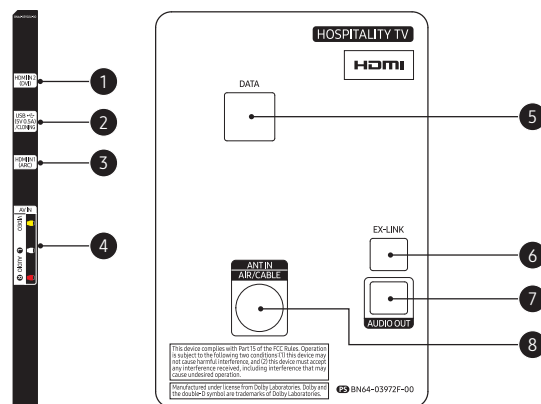

55" | HG55NE477BFXZA - 1080p

1	2	3	4	5	6
48.5"	27.9"	55.0"	30.1"	2.7"	8.9"

43" | HG43NE477SFXZA - 1080p

1	2	3	4	5	6
38.8"	22.6"	43.0"	24.6"	2.8"	8.9"

NE477 Series Connectivity

HG32NE477FFXZA

1. HDMI In 2 (DVI)
2. USB (5C 0.5A) / Cloning
3. HDMI In 1 (ARC)
4. AV In (Video, Audio L / R)
5. Data (RJ12)
6. Ex-Link (RS-232C)
7. Audio Out
8. Antenna In (Air / Cable)

HG49NE477HFXZA

1. HDMI In 2 (DVI)
2. USB (5C 0.5A) / Cloning
3. HDMI In 1 (ARC)
4. AV In (Video, Audio L / R)
5. Data (RJ12)
6. Ex-Link (RS-232C)
7. Audio Out
8. Antenna In (Air / Cable)

HG40NE477SFXZA / HG43NE477SFXZA

1. USB (5C 0.5A) / Cloning
2. HDMI In 1 (DVI)
3. AV In (Video, Audio L / R)
4. HDMI In 2 (ARC)
5. Audio Out
6. Ex-Link (RS-232C)
7. Data (RJ12)
8. Antenna In (Air / Cable)

HG55NE477BFXZA

1. USB (5C 0.5A) / Cloning
2. HDMI In 1 (DVI)
3. AV In (Video, Audio L / R)
4. HDMI In 2 (ARC)
5. Audio Out
6. Ex-Link (RS-232C)
7. Data (RJ12)
8. Antenna In (Air / Cable)