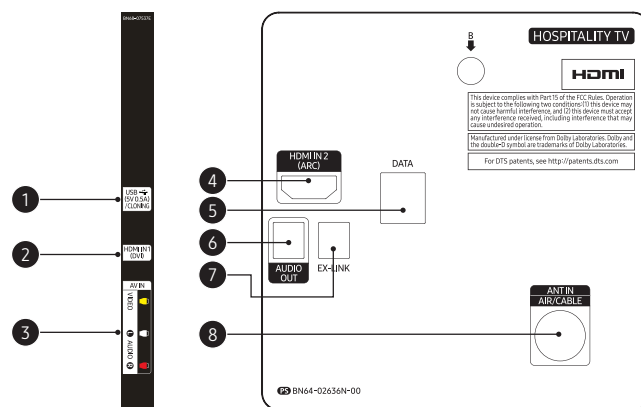

HG49NE477HFXZA

1. HDMI In 2 (DVI)
2. USB (5C 0.5A) / Cloning
3. HDMI In 1 (ARC)
4. AV In (Video, Audio L / R)
5. Data (RJ12)
6. Ex-Link (RS-232C)
7. Audio Out
8. Antenna In (Air / Cable)

HG40NE477SFXZA / HG43NE477SFXZA

1. USB (5C 0.5A) / Cloning
2. HDMI In 1 (DVI)
3. AV In (Video, Audio L / R)
4. HDMI In 2 (ARC)
5. Audio Out
6. Ex-Link (RS-232C)
7. Data (RJ12)
8. Antenna In (Air / Cable)

HG55NE477BFXZA

1. USB (5C 0.5A) / Cloning
2. HDMI In 1 (DVI)
3. AV In (Video, Audio L / R)
4. HDMI In 2 (ARC)
5. Audio Out
6. Ex-Link (RS-232C)
7. Data (RJ12)
8. Antenna In (Air / Cable)