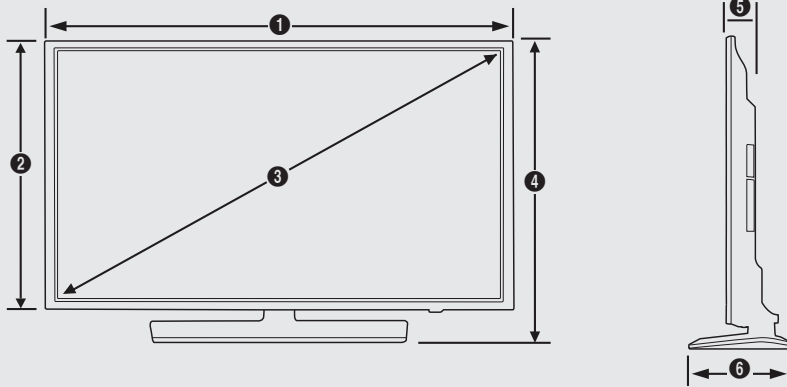

NE477 Series Dimensions

32" | HG32NE477FFXZA - 720p

1	2	3	4	5	6
29.3"	17.4"	32.0"	19.1"	2.7"	7.6"

49" | HG49NE477HFXZA - 1080p

1	2	3	4	5	6
44.0"	25.6"	49.0"	27.6"	2.9"	8.9"

40" | HG40NE477SFXZA - 1080p

1	2	3	4	5	6
36.3"	20.9"	40.0"	22.9"	2.8"	8.9"

55" | HG55NE477BFXZA - 1080p

1	2	3	4	5	6
48.5"	27.9"	55.0"	30.1"	2.7"	8.9"

43" | HG43NE477SFXZA - 1080p

1	2	3	4	5	6
38.8"	22.6"	43.0"	24.6"	2.8"	8.9"