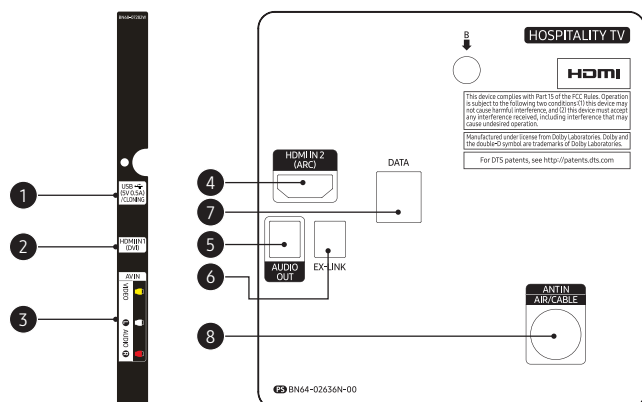

55" | HG55NE477BFXZA - 1080p

1	2	3	4	5	6
48.5"	27.9"	55.0"	30.1"	2.7"	8.9"

43" | HG43NE477SFXZA - 1080p

1	2	3	4	5	6
38.8"	22.6"	43.0"	24.6"	2.8"	8.9"

NE477 Series Connectivity

HG32NE477FFXZA

1. HDMI In 2 (DVI)
2. USB (5C 0.5A) / Cloning
3. HDMI In 1 (ARC)
4. AV In (Video, Audio L / R)
5. Data (RJ12)
6. Ex-Link (RS-232C)
7. Audio Out
8. Antenna In (Air / Cable)

HG49NE477HFXZA

1. HDMI In 2 (DVI)
2. USB (5C 0.5A) / Cloning
3. HDMI In 1 (ARC)
4. AV In (Video, Audio L / R)
5. Data (RJ12)
6. Ex-Link (RS-232C)
7. Audio Out
8. Antenna In (Air / Cable)

HG40NE477SFXZA / HG43NE477SFXZA

1. USB (5C 0.5A) / Cloning
2. HDMI In 1 (DVI)
3. AV In (Video, Audio L / R)
4. HDMI In 2 (ARC)
5. Audio Out
6. Ex-Link (RS-232C)
7. Data (RJ12)
8. Antenna In (Air / Cable)

HG55NE477BFXZA

1. USB (5C 0.5A) / Cloning
2. HDMI In 1 (DVI)
3. AV In (Video, Audio L / R)
4. HDMI In 2 (ARC)
5. Audio Out
6. Ex-Link (RS-232C)
7. Data (RJ12)
8. Antenna In (Air / Cable)