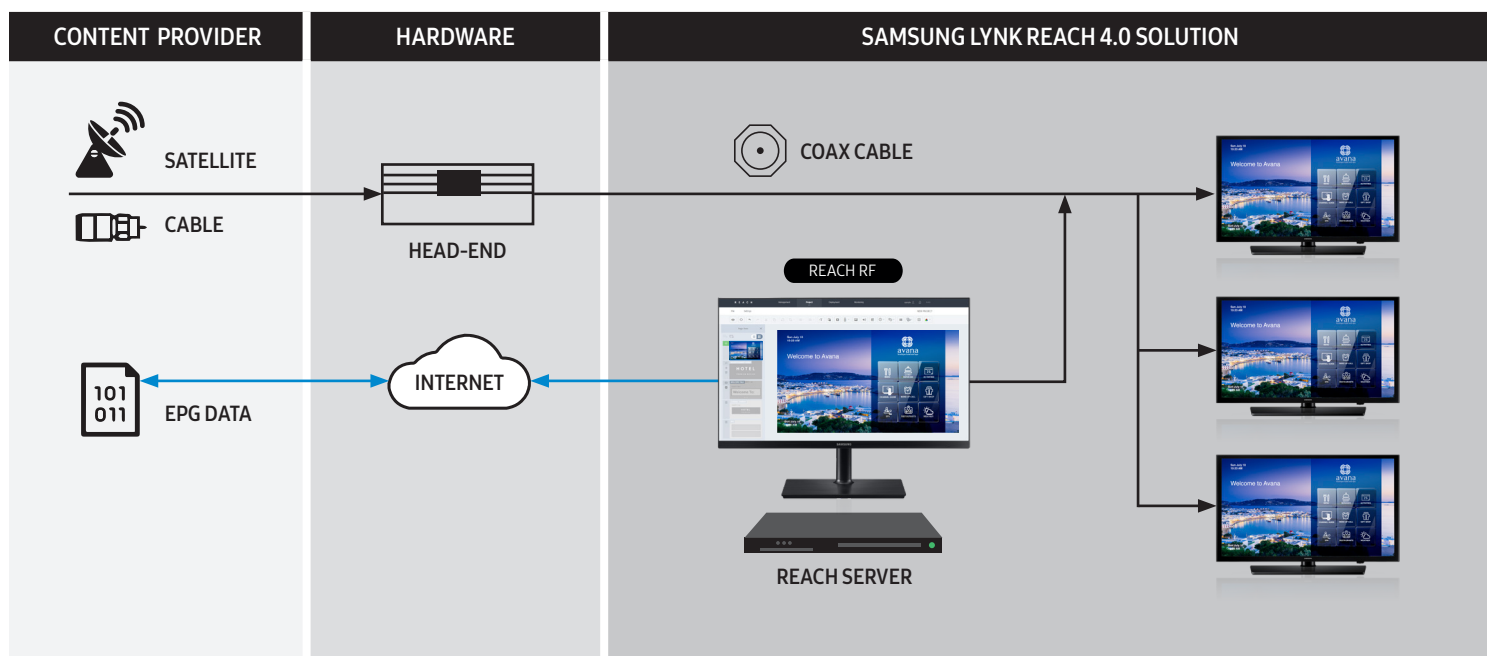

Samsung's LYNK REACH 4.0 is a complete content management solution that accommodates coaxial, LAN and Wi-Fi infrastructures to amplify hotel management, monitoring and guest service functions. LYNK REACH 4.0 enriches the guest experience with efficiency-enhancing technology that transforms the in-room display into a comprehensive digital experience.

A host of features.

The display pedestal stands rotate with 20/20, 60/60 and 90/90 degree stops, for easy adjustability. Other features of the 477 Series include: Home Menu, RJ12 IR PASS, Volume Limiters, Rear Panel Lock-out, Menu Display Lock-out, Hotel Custom Logo/Welcome Message, Channel List Guide, Channel Re-mapping, Remote Jack Pack (RJP) Priority, USB Cloning and Anti-Theft Battery Cover Remote Control.

A better environment and easier management through Samsung LYNK.™

Samsung LYNK REACH 4.0 CMS delivers more than just content.

Control content on hundreds of TVs at once. Eliminate room-by-room visits to each guest room by using a single-location remote solution. The REACH (RF) Server delivers updated firmware and other settings to TVs through RF signals. REACH (IP) is also available for centralized control of SMART hospitality TVs without the need of additional hardware. Updates are simple and simultaneous, so there's no need to go from room to room to update each display with USB Cloning. This way, your staff has more time to focus on other ways of improving the guest experience.

Digital Rights Management (DRM)

Samsung LYNK™ DRM HD Content Decryption (RF)

Samsung's software-based DRM technology is integrated into the entire Samsung Hotel TV line. Samsung LYNK™ offers a robust solution to unlock premium HDTV content from content providers such as cable, satellite and VOD providers, with maximum efficiency and security.