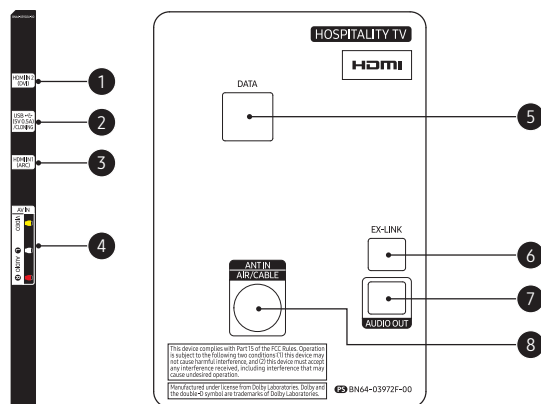

55" | HG55NE477BFXZA - 1080p

1	2	3	4	5	6
48.5"	27.9"	55.0"	30.1"	2.7"	8.9"

43" | HG43NE477SFXZA - 1080p

1	2	3	4	5	6
38.8"	22.6"	43.0"	24.6"	2.8"	8.9"

NE477 Series Connectivity

HG32NE477FFXZA

1. HDMI In 2 (DVI)
2. USB (5C 0.5A) / Cloning
3. HDMI In 1 (ARC)
4. AV In (Video, Audio L / R)
5. Data (RJ12)
6. Ex-Link (RS-232C)
7. Audio Out
8. Antenna In (Air / Cable)

HG49NE477HFXZA

1. HDMI In 2 (DVI)
2. USB (5C 0.5A) / Cloning
3. HDMI In 1 (ARC)
4. AV In (Video, Audio L / R)
5. Data (RJ12)
6. Ex-Link (RS-232C)
7. Audio Out
8. Antenna In (Air / Cable)

HG40NE477SFXZA / HG43NE477SFXZA

1. USB (5C 0.5A) / Cloning
2. HDMI In 1 (DVI)
3. AV In (Video, Audio L / R)
4. HDMI In 2 (ARC)
5. Audio Out
6. Ex-Link (RS-232C)
7. Data (RJ12)
8. Antenna In (Air / Cable)

HG55NE477BFXZA

1. USB (5C 0.5A) / Cloning
2. HDMI In 1 (DVI)
3. AV In (Video, Audio L / R)
4. HDMI In 2 (ARC)
5. Audio Out
6. Ex-Link (RS-232C)
7. Data (RJ12)
8. Antenna In (Air / Cable)