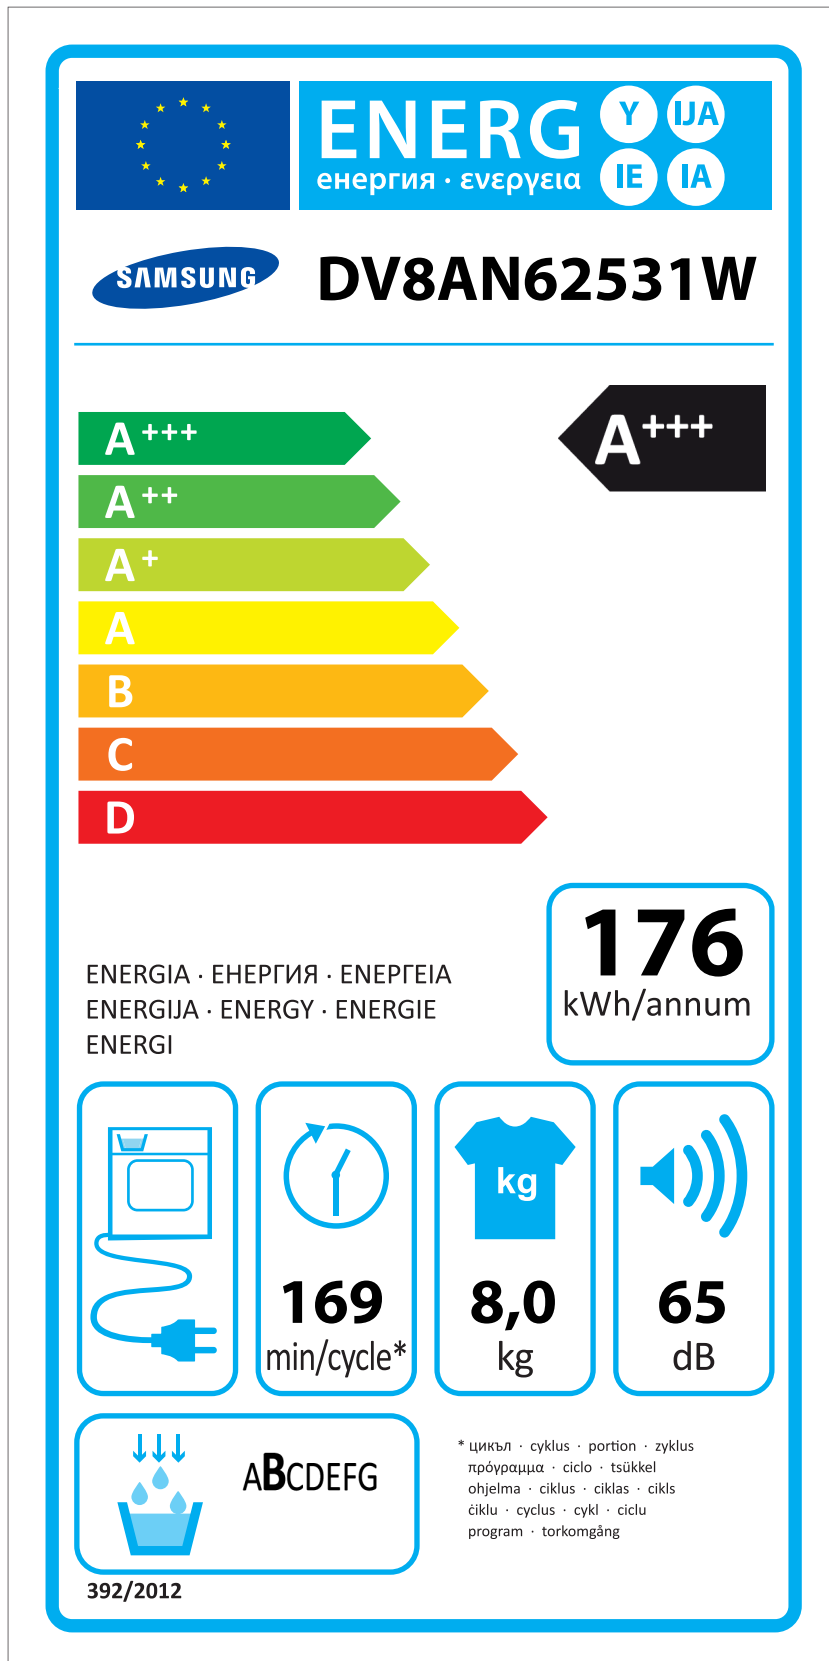

# ERP LABEL ENERGY (DRYER CONDENSER TYPE)

CODE : DC68-03225C  
Size : 110 x 220 (mm)  
Material : ART