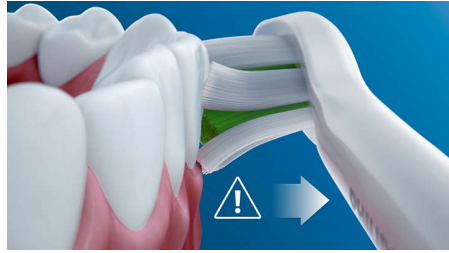

Too much pressure?

You may not notice if you're brushing too hard, but pressure sensor on your electric toothbrush will. If you start taking it out on your gums, the toothbrush will make a pulsing sound as a reminder to ease off on the pressure.