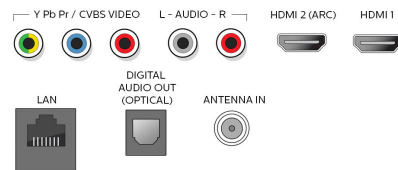

- Aerial Input: 75 ohm F-type
- TV system: ATSC, NTSC
- Video Playback: NTSC
- Tuner bands: UHF, VHF

Connectivity

- AV 1: Shared audio L/R in, CVBS/YPbPr
- Audio Output - Digital: Optical (TOSLINK)
- Other connections: Ethernet, Headphone out, Wireless LAN 802.11ac MIMO
- USB: USB
- HDMI 1: Shared audio L/R in, HDMI
- HDMI 2: Shared audio L/R in, HDMI (Audio Return Channel)
- HDMI 3: HDMI, Shared audio L/R in
- EasyLink (HDMI-CEC): One touch play, Power status, System info (menu language), Remote control pass-through, System audio control, System standby

Power

- Ambient temperature: 5°C to 40°C (41°F to 104°F)
- Mains power: 120V/60Hz

- Power consumption: 125 W
- Standby power consumption: < 0.5W

Dimensions

- Set dimensions in inch (W x H x D): 44.2 x 25.6 x 3.7 inch
- Product weight (lb): 21.6 lb
- Set dimensions with stand in inch (W x H x D): 44.2 x 27.6 x 8.9 inch
- Product weight (+stand) (lb): 22.1 lb
- Box dimensions in inch (W x H x D): 51.2 x 29.4 x 6.4 inch
- Weight incl. Packaging (lb): 29.8 lb
- VESA wall mount compatible: 300 x 200 mm

Accessories

- Included accessories: Table top stand, Quick start guide, User Manual, Remote Control, Batteries for remote control, Screws
- Power cord: 59.05 inch

Network Services

- NetTV Apps: Netflix, Hulu, Vudu, Vewd browser, YouTube, Sling TV, Pandora, Vewd app store, Youtube TV, Showtime Streaming
- Network Features: Home Network, Wireless Screencasting

Connections

Side

Rear

Issue date 2018-02-25

Version: 1.1.1

12 NC: 8670 001 51368
UPC: 6 09585 25178 6

© 2018 Koninklijke Philips N.V.
All Rights reserved.

Specifications are subject to change without notice.
Trademarks are the property of Koninklijke Philips N.V.
or their respective owners.