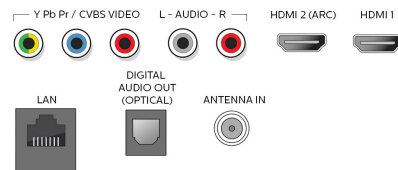

- Aerial Input: 75 ohm F-type
- TV system: ATSC, NTSC
- Video Playback: NTSC
- Tuner bands: UHF, VHF

Connectivity

- AV 1: Shared audio L/R in, CVBS/YPbPr
- Audio Output - Digital: Optical (TOSLINK)
- Other connections: Ethernet, Headphone out, Wireless LAN 802.11ac MIMO
- USB: USB
- HDMI 1: Shared audio L/R in, HDMI
- HDMI 2: Shared audio L/R in, HDMI (Audio Return Channel)
- HDMI 3: HDMI, Shared audio L/R in
- EasyLink (HDMI-CEC): One touch play, Power status, System info (menu language), Remote control pass-through, System audio control, System standby

Power

- Ambient temperature: 5°C to 40°C (41°F to 104°F)
- Mains power: 120V/60Hz

- Power consumption: 230 W
- Standby power consumption: < 0.5W

Dimensions

- Set dimensions in inch (W x H x D): 57.4 x 33.1 x 4.0 inch
- Product weight (lb): 39.9 lb
- Set dimensions with stand in inch (W x H x D): 57.4 x 35.5 x 10.5 inch
- Product weight (+stand) (lb): 40.6 lb
- Box dimensions in inch (W x H x D): 65.1 x 37.6 x 7.2 inch
- Weight incl. Packaging (lb): 54.0 lb
- VESA wall mount compatible: 400 x 200 mm

Accessories

- Included accessories: Table top stand, Quick start guide, User Manual, Remote Control, Batteries for remote control, Screws
- Power cord: 59.05 inch

Network Services

- NetTV Apps: Netflix, Hulu, Vudu, Vewd browser, YouTube, Sling TV, Pandora, Vewd app store, Youtube TV, Showtime Streaming
- Network Features: Home Network, Wireless Screencasting

Connections

Side

Rear

Issue date 2018-02-26

Version: 1.1.1

12 NC: 8670 001 53116
UPC: 6 09585 25198 4

© 2018 Koninklijke Philips N.V.
All Rights reserved.

Specifications are subject to change without notice.
Trademarks are the property of Koninklijke Philips N.V.
or their respective owners.

www.philips.com