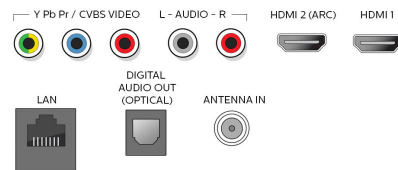

- Aerial Input: 75 ohm F-type
- TV system: ATSC, NTSC
- Video Playback: NTSC
- Tuner bands: UHF, VHF

Connectivity

- AV 1: Shared audio L/R in, CVBS/YPbPr
- Audio Output - Digital: Optical (TOSLINK)
- Other connections: Ethernet, Headphone out, Wireless LAN 802.11ac MIMO
- USB: USB
- HDMI 1: Shared audio L/R in, HDMI
- HDMI 2: Shared audio L/R in, HDMI (Audio Return Channel)
- HDMI 3: HDMI, Shared audio L/R in
- EasyLink (HDMI-CEC): One touch play, Power status, System info (menu language), Remote control pass-through, System audio control, System standby

Power

- Ambient temperature: 5°C to 40°C (41°F to 104°F)
- Mains power: 120V/60Hz

- Power consumption: 90 W
- Standby power consumption: < 0.5W

Dimensions

- Set dimensions in inch (W x H x D): 38.1 x 22.2 x 3.4 inch
- Product weight (lb): 17.0 lb
- Set dimensions with stand in inch (W x H x D): 38.1 x 23.9 x 7.3 inch
- Product weight (+stand) (lb): 17.2 lb
- Box dimensions in inch (W x H x D): 41.7 x 25.6 x 6.4 inch
- Weight incl. Packaging (lb): 22.5 lb
- VESA wall mount compatible: 300 x 200 mm

Accessories

- Included accessories: Table top stand, Quick start guide, User Manual, Remote Control, Screws, Batteries for remote control
- Power cord: 59.05 inch

Network Services

- NetTV Apps: Netflix, Pandora, Vudu, YouTube, Hulu, Showtime Streaming, Sling TV, Vewd app store, Vewd browser, Youtube TV
- Network Features: Home Network, Wireless Screencasting

Connections

Side

Rear

Issue date 2018-02-25

Version: 1.1.1

12 NC: 8670 001 51366
UPC: 6 09585 25176 2

© 2018 Koninklijke Philips N.V.
All Rights reserved.

Specifications are subject to change without notice.
Trademarks are the property of Koninklijke Philips N.V.
or their respective owners.