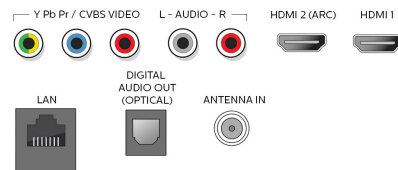

- Aerial Input: 75 ohm F-type
- TV system: ATSC, NTSC
- Video Playback: NTSC
- Tuner bands: UHF, VHF

Connectivity

- AV 1: Shared audio L/R in, CVBS/YPbPr
- Audio Output - Digital: Optical (TOSLINK)
- Other connections: Ethernet, Headphone out, Wireless LAN 802.11ac MIMO
- USB: USB
- HDMI 1: Shared audio L/R in, HDMI
- HDMI 2: Shared audio L/R in, HDMI (Audio Return Channel)
- HDMI 3: HDMI, Shared audio L/R in
- EasyLink (HDMI-CEC): One touch play, Power status, System info (menu language), Remote control pass-through, System audio control, System standby

Power

- Ambient temperature: 5°C to 40°C (41°F to 104°F)
- Mains power: 120V/60Hz

- Power consumption: 230 W
- Standby power consumption: < 0.5W

Dimensions

- Set dimensions in inch (W x H x D): 57.4 x 33.1 x 4.0 inch
- Product weight (lb): 39.9 lb
- Set dimensions with stand in inch (W x H x D): 57.4 x 35.5 x 10.5 inch
- Product weight (+stand) (lb): 40.6 lb
- Box dimensions in inch (W x H x D): 65.1 x 37.6 x 7.2 inch
- Weight incl. Packaging (lb): 54.0 lb
- VESA wall mount compatible: 400 x 200 mm

Accessories

- Included accessories: Table top stand, Quick start guide, User Manual, Remote Control, Screws, Batteries for remote control
- Power cord: 59.05 inch

Network Services

- NetTV Apps: Netflix, Hulu, Vudu, Vewd browser, YouTube, Sling TV, Pandora, Vewd app store, Youtube TV, Showtime Streaming
- Network Features: Home Network, Wireless Screencasting

Connections

Side

Rear

Issue date 2018-02-25

Version: 1.1.1

12 NC: 8670 001 51371
UPC: 6 09585 25180 9

© 2018 Koninklijke Philips N.V.
All Rights reserved.

Specifications are subject to change without notice.
Trademarks are the property of Koninklijke Philips N.V.
or their respective owners.

www.philips.com