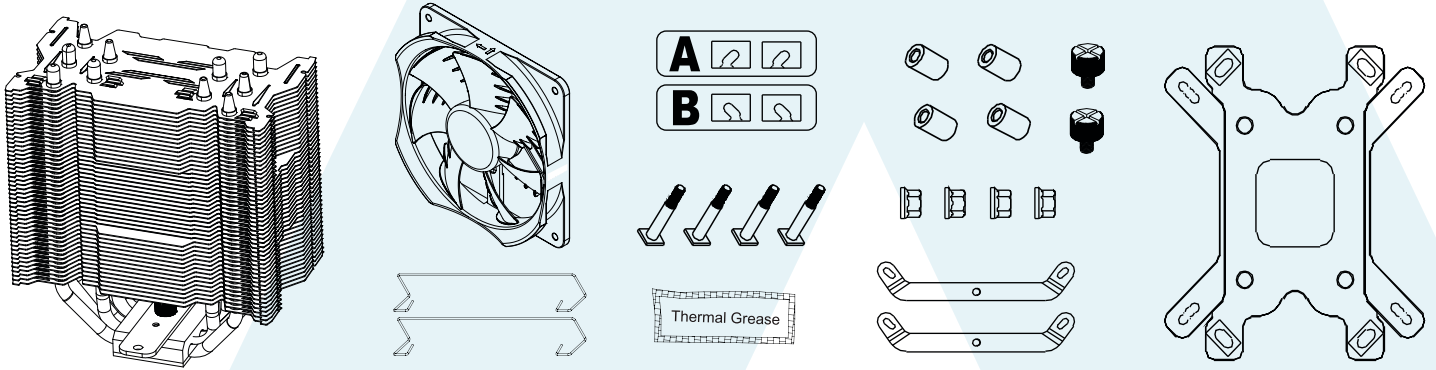

CPU COOLER SUPPLY

SNOW V PERFORMA

P/N.: 832501

AMD

CPU COOLER SUPPLY

SNOW V PERFORMA

P/N.: 832501

INTEL