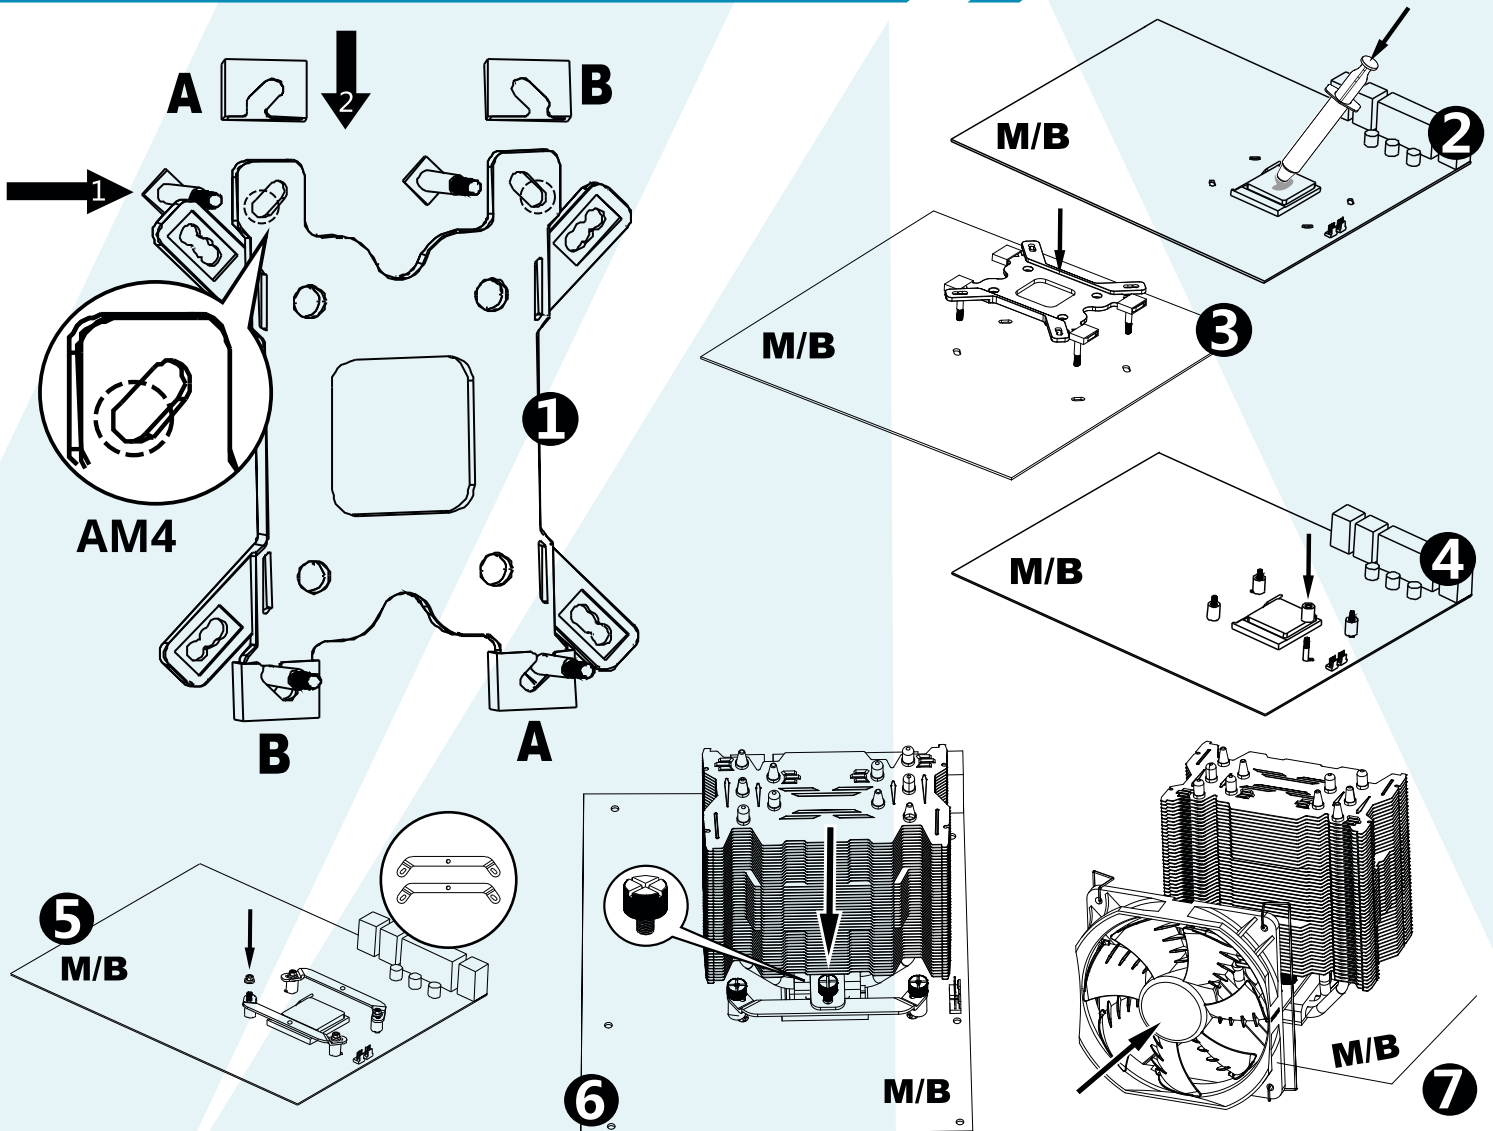

CPU COOLER SUPPLY

SNOW V PERFORMA

P/N.: 832501

AMD

CPU COOLER SUPPLY

SNOW V PERFORMA

P/N.: 832501

INTEL