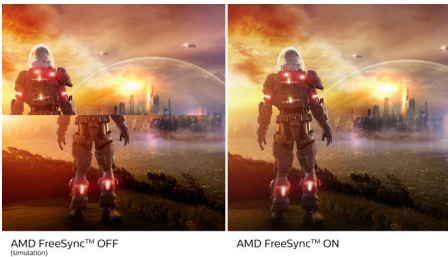

Built for fast action

- Effortlessly smooth gameplay with AMD FreeSync™ technology
- SmartImage game mode optimized for gamers

Vivid pictures every time

- Narrow border display for seamless appearance
- LED technology for brilliant colors and energy efficiency
- 16:9 Full HD display for crisp detailed images

Experience true multimedia

- HDMI-ready for Full HD entertainment

Get comfortable

- Height adjustment for ideal sitting position
- LowBlue Mode for easy on-the-eyes productivity
- Less eye fatigue with Flicker-free technology
- EasyRead mode for a paper-like reading experience

PHILIPS

Full HD LCD monitor
Momentum 25 (24.5" / 62.2 cm diag.), Full HD (1920 x 1080)

253M7LHEB/93

Highlights

Ultra-smooth gaming

Gaming shouldn't be a choice between choppy gameplay or broken frames. With the new Philips monitor it doesn't have to be. Get fluid, artifact-free performance at virtually any framerate with AMD FreeSync™ technology, smooth quick refresh and ultra-fast response time.