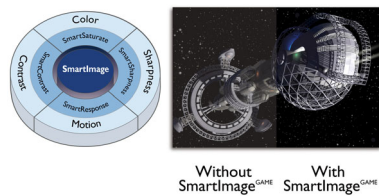

PHILIPS

Full HD LCD monitor
Momentum 25 (24.5" / 62.2 cm diag.), Full HD (1920 x 1080)

253M7LHEB/93

Highlights

Ultra-smooth gaming

Gaming shouldn't be a choice between choppy gameplay or broken frames. With the new Philips monitor it doesn't have to be. Get fluid, artifact-free performance at virtually any framerate with AMD FreeSync™ technology, smooth quick refresh and ultra-fast response time.

UltraNarrow Border

The new Philips displays feature ultra-narrow borders which allow for minimal distractions and maximum viewing size. Especially suited for multi-display or tiling setup like gaming, graphic design and professional applications, the ultra-narrow border display gives you the feeling of using one large display.

LowBlue Mode

Studies have shown that just as ultra-violet rays can cause eye damage, shortwave length blue light rays from LED displays can cause eye damage and affect vision over time. Developed for wellbeing, Philips LowBlue Mode setting uses a smart software technology to reduce harmful shortwave blue light.

SmartImage Game mode

The new Philips gaming display has quick access OSD fine tuned for gamers, offering you multiple options. "FPS" mode (First person shooting) improves dark themes in games, allowing you to see hidden objects in dark areas. "Racing" mode adapts display with fastest response time, high color, along with image adjustments. "RTS" mode (Real time strategy) has a special SmartFrame mode which enables highlighting of specific area and allows for size and image adjustments. Gamer 1 and Gamer 2 enable you to save personal customized settings based on different games, ensuring best performance.