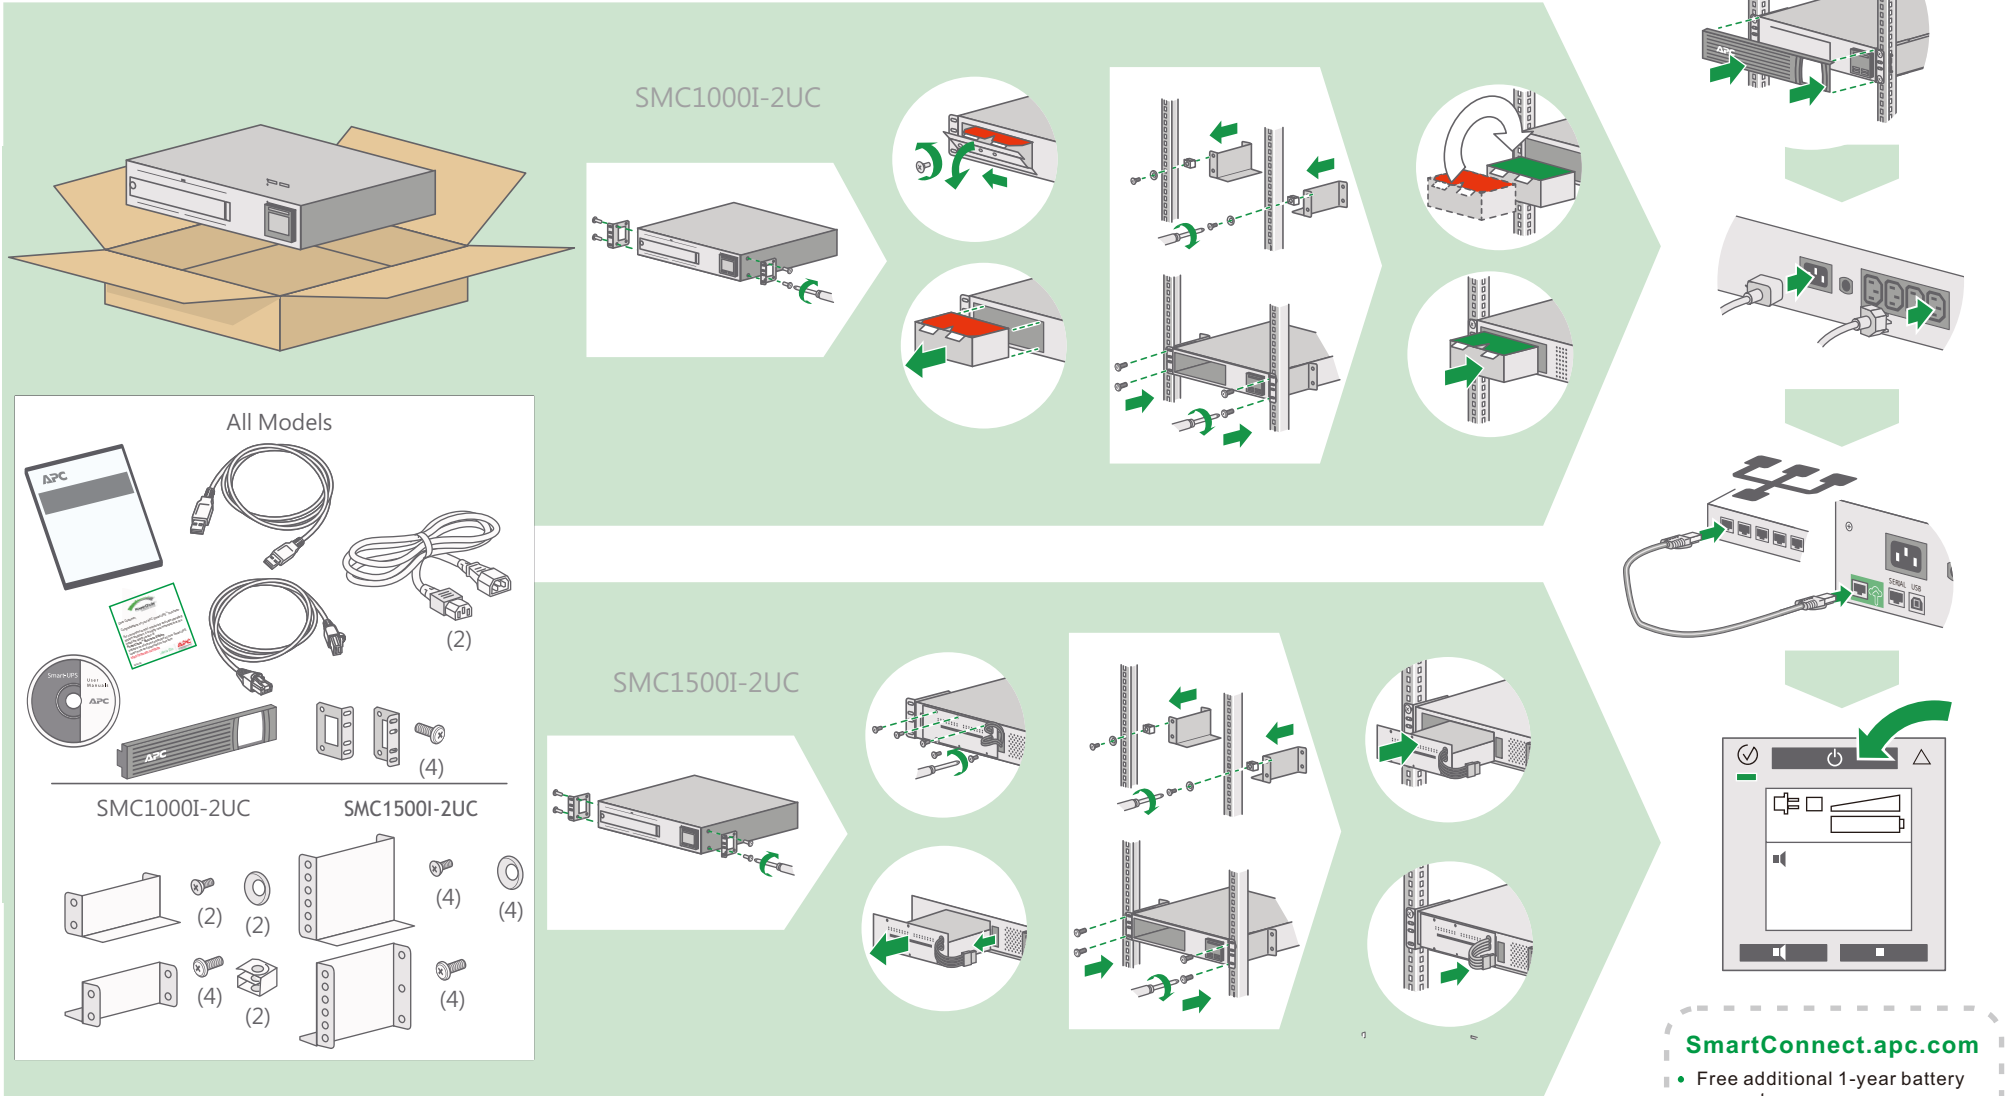

Installation Guide

by Schneider Electric

Smart-UPS SMC1000I-2UC, SMC1500I-2UC

SmartConnect.apc.com

- Free additional 1-year battery warranty
- Firmware update notifications
- Power event notifications
- Advanced support

By connecting this product to the Internet using APC SmartConnect port, you are agreeing to APC SmartConnect Terms of Use, as found at smartconnect.apc.com
Schneider Electric Data Privacy Policy can also be found at smartconnect.apc.com