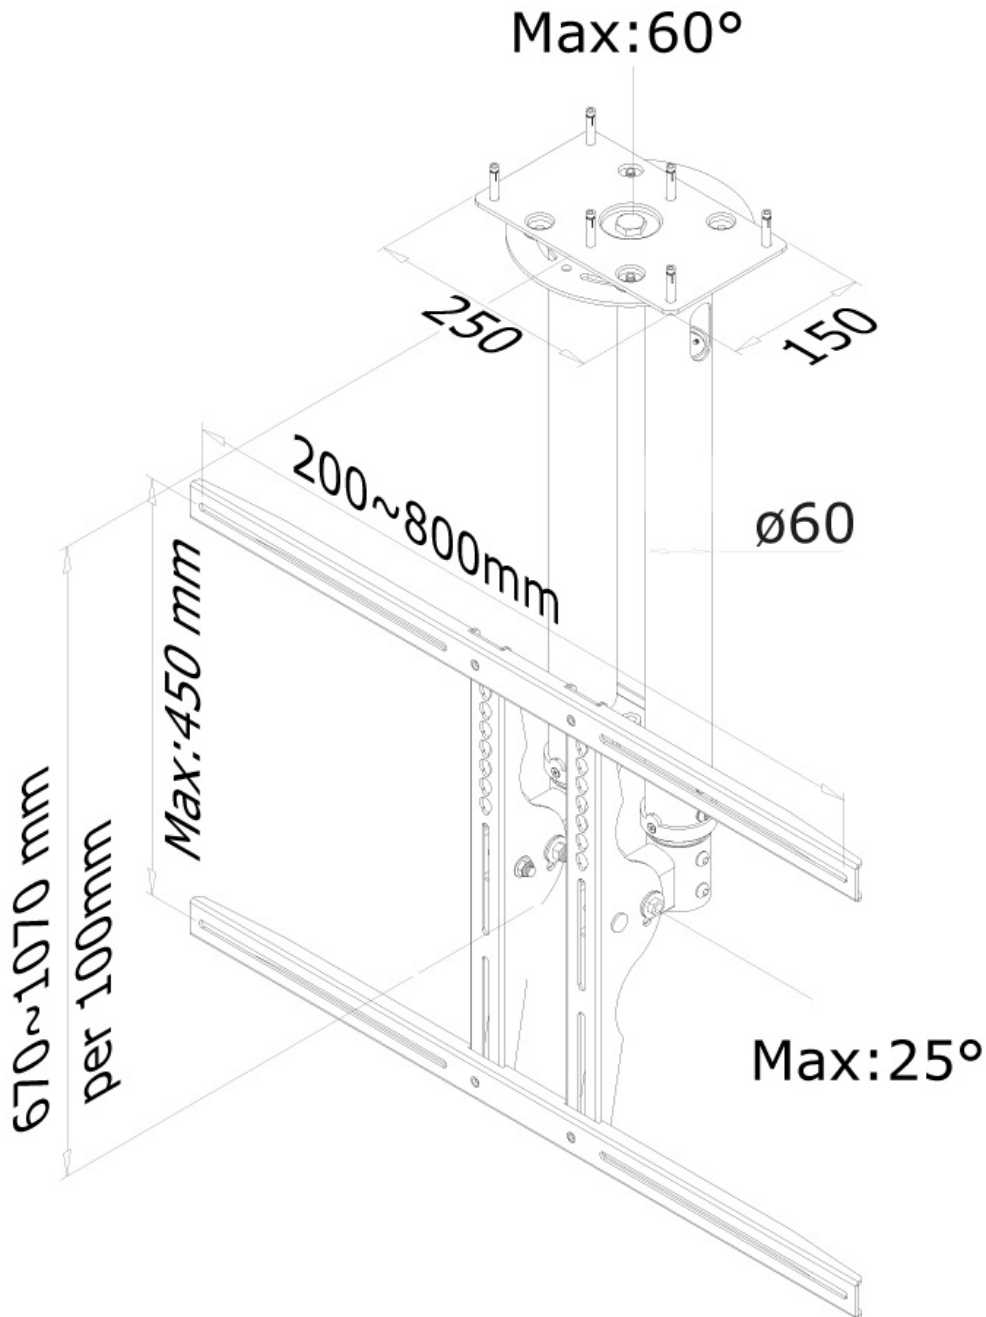

PLASMA-C100

NEOMOUNTS MONITOR CEILING MOUNT

Neomounts