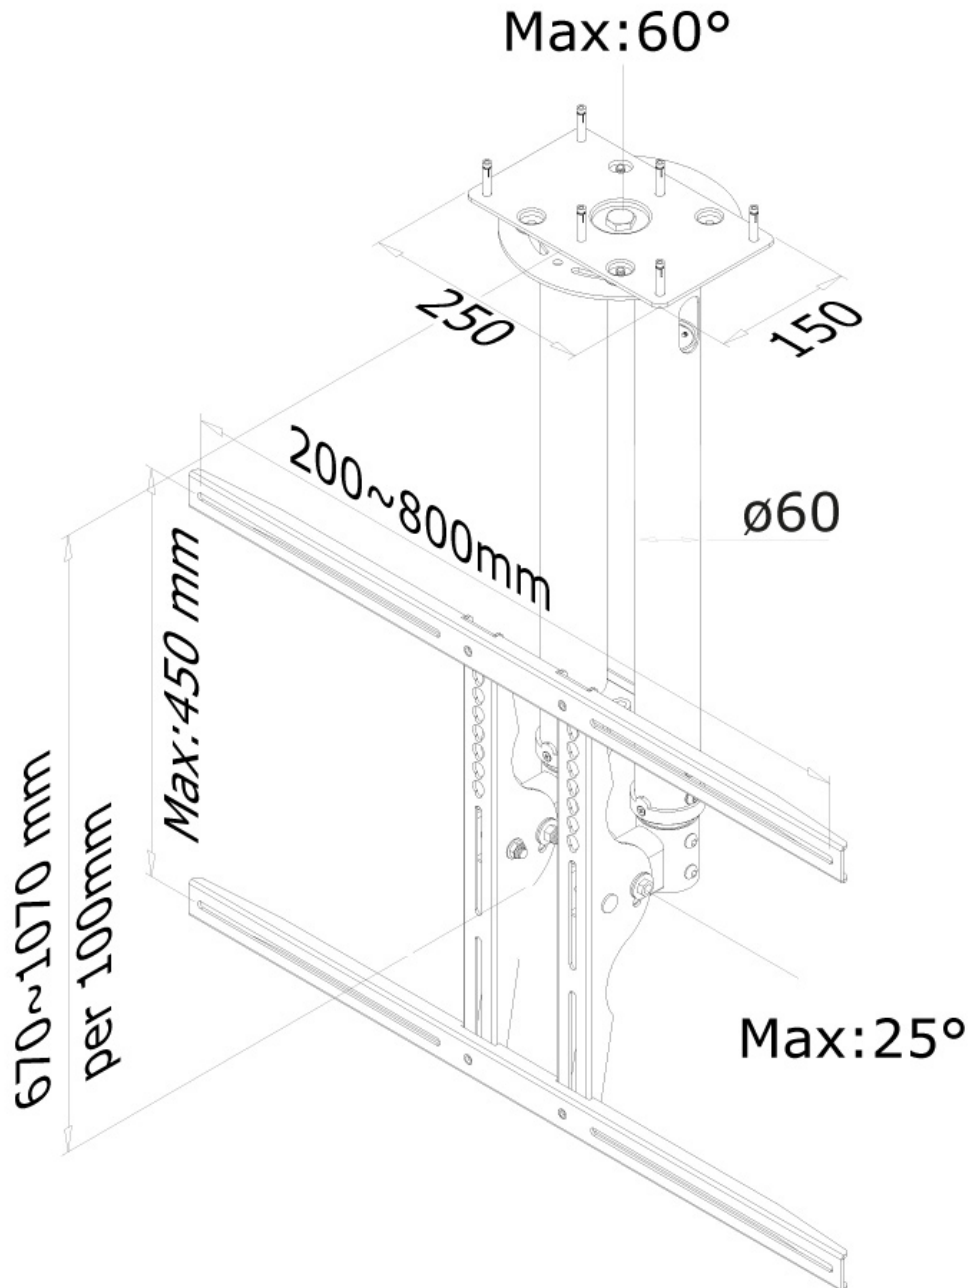

PLASMA-C100

NEOMOUNTS PLASMA-C100 MONITOR/TV MOUNT
CEILING 37-75" - H 67-107 CM

Neomounts