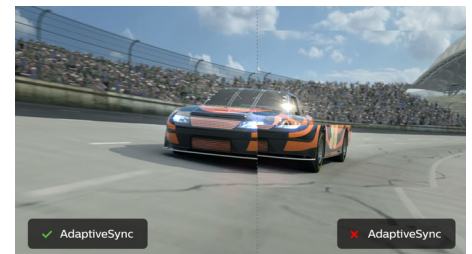

Adaptive-Sync technology

Gaming shouldn't be a choice between choppy gameplay or broken frames. Get fluid, artifact-free performance at virtually any framerate with Adaptive-Sync technology, smooth quick refresh and ultra-fast response time.