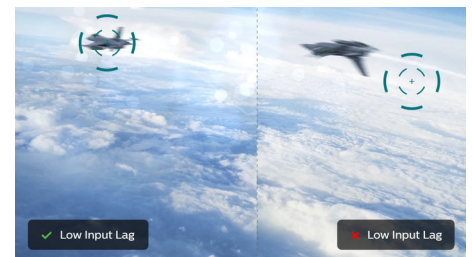

Low Input Lag

Input lag is the amount of time that elapses between performing an action with connected devices and seeing the result on screen. Low input lag reduces the time delay between entering a command from your devices to monitor, greatly improve on playing twitch-sensitive video games, particularly important to whom plays fast-paced, competitive games.