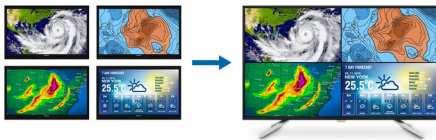

MultiView technology for 4K

Philips MultiView feature on this expansive 4K UHD display enables you to have up to four systems each shown in Full HD on one screen. You can use the Picture-by-Picture (PbP) for monitoring four systems on one screen for control rooms or security. Or for multiple devices like two notebooks side-by-side simultaneously, making collaboration more productive. Or Picture-in-Picture mode (PiP) watching a live football feed from your set-top box, while working on your PC.