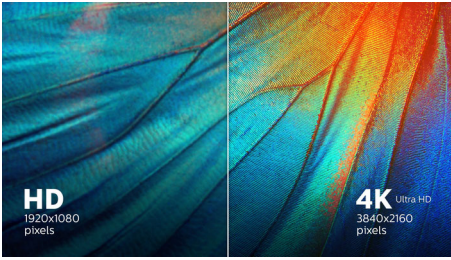

4K HDR display with Ambiglow
Momentum 43 (42.51"/108 cm diag.), 3840 x 2160 (4K UHD)

436M6VBPAB/01

Highlights

UltraClear 4K UHD Resolution

These Philips displays utilise high-performance panels to deliver UltraClear, 4K UHD (3840 x 2160) resolution images. Whether you are a demanding professional requiring extremely detailed images for CAD solutions, a user of 3D graphics applications or a financial wizard working on huge spreadsheets, Philips displays will make your images and graphics come alive.

MultiView technology

With the ultra-high resolution Philips MultiView display, you can now experience a world of connectivity. MultiView enables active dual connect and view so that you can work with multiple devices like a PC and notebook simultaneously, for complex multitasking.