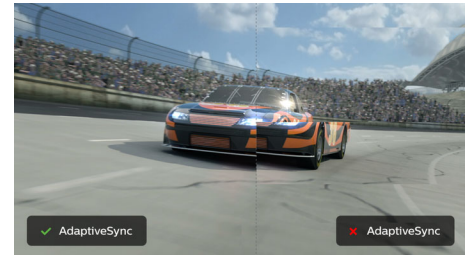

Adaptive-Sync technology

Gaming shouldn't be a choice between choppy gameplay or broken frames. Get fluid, artefact-free performance at virtually any frame rate with Adaptive-Sync technology, smooth quick refresh and ultra-fast response time.

USB-C cable

The new USB 3.1 Type-C cable with a slim and reversible connector offers easy one-cable-docking. Simplify by connecting all your peripherals to your monitor as a dock with one cable to the notebook, including high resolution video output from your PC to monitor. With USB 3.1 you also get fast data transfer, up-to 20-times as fast as USB 2.0, allowing you to transfer a 4K movie faster than ever. All your connections through one simple cable.