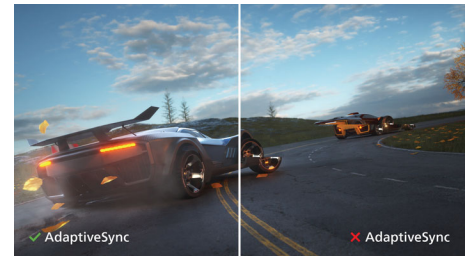

Adaptive-Sync technology

Gaming shouldn't be a choice between choppy gameplay or broken frames. Get fluid, artefact-free performance at virtually any frame rate with Adaptive-Sync technology, smooth quick refresh and ultra-fast response time.