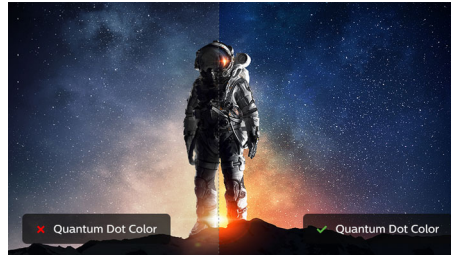

Quantum Dot Technology

Quantum Dot Technology is an innovative semiconductor nanocrystal technology that precisely emits light to produce bluer blues, greener greens and redder reds. LCD monitors with Quantum Dot colour produce a more dynamic range of colours and show the true natural palette of colours in the picture. The result - vibrant, dynamic, see-it-to-believe-it colour.