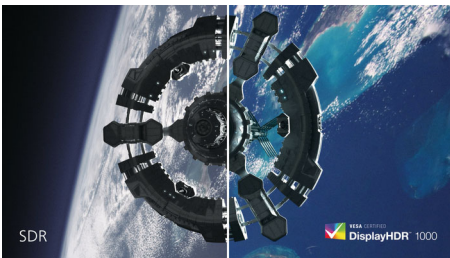

DisplayHDR 1000

VESA-certified DisplayHDR 1000 delivers a dramatically different visual experience. Unlike other 'HDR-compatible' screens, true DisplayHDR 1000 produces astonishing brightness, contrast and colours. With the help of local dimming and super-high peak brightness of up to 1000 nits, images come to life with advanced highlights featuring deeper, more nuanced blacks. It renders a fuller palette of rich new colours, delivering a visual experience that engages your senses.