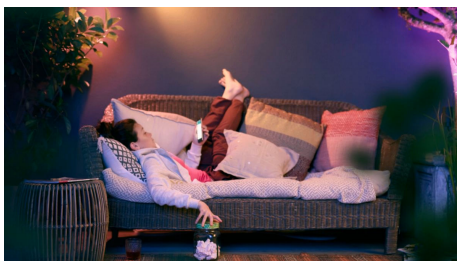

Warm to cool white light

Extend your evenings with Philips Hue outdoor lighting. Set the right ambiance on your patio, balcony or porch and relax. From the warm white light of a summer sun, to the ice cool daylight of winter: you can enjoy any shade of white light to fit your mood throughout the year.