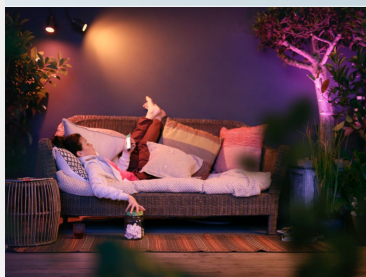

PHILIPS

hue

Lily Outdoor spot light

Hue White and color
ambiance

LED integrated

White and color light

Low Volt system - extension

Smart control with Hue
Bridge*

1741730V7