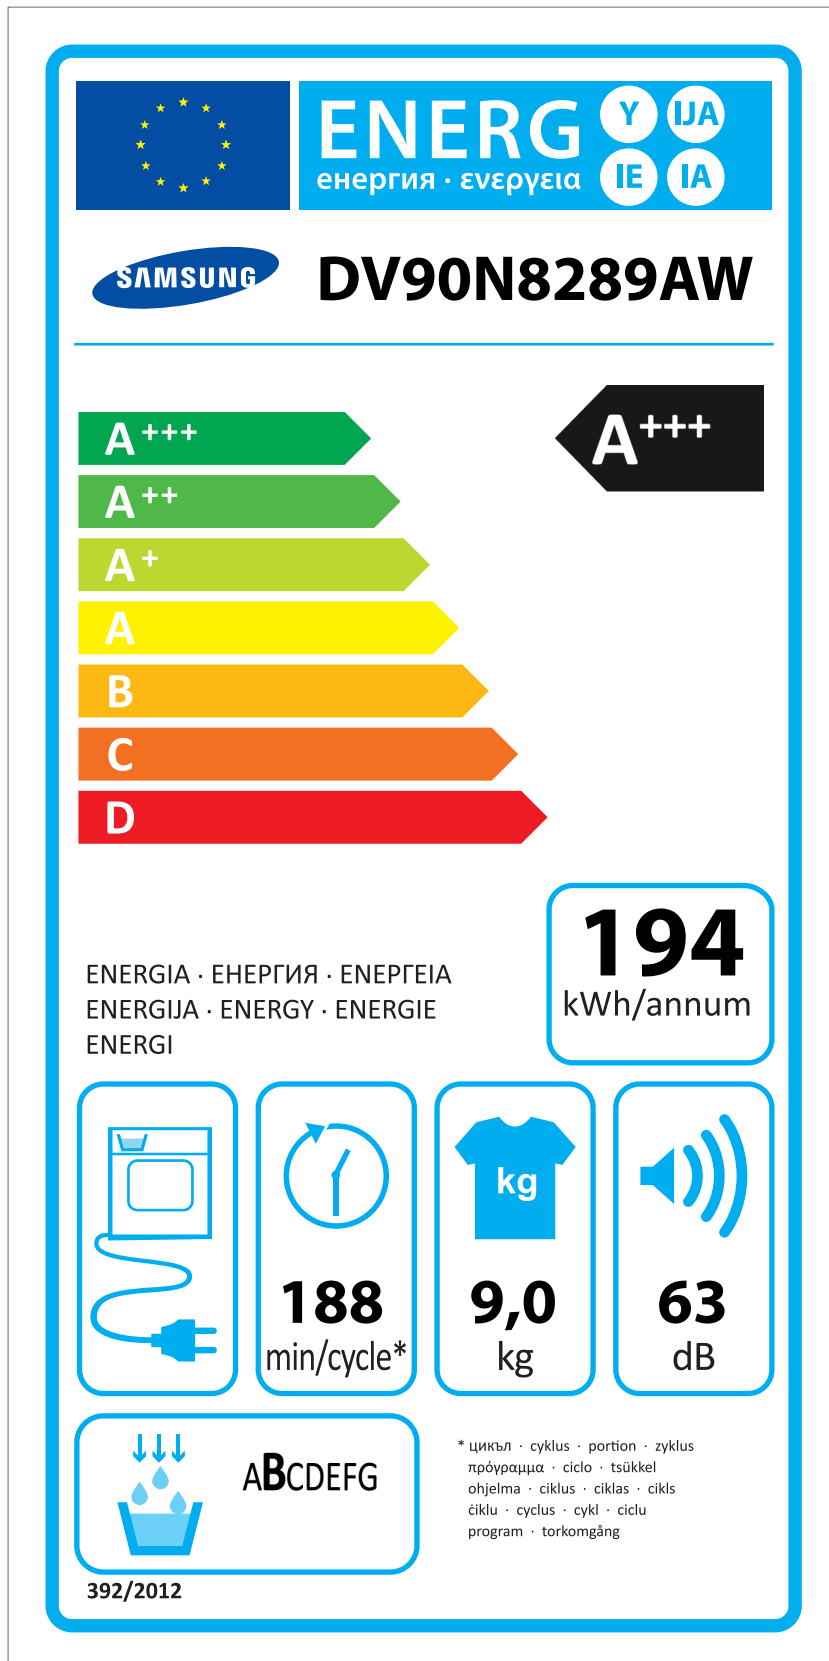

ERP LABEL ENERGY (DRYER CONDENSER TYPE)

CODE : DC68-03225C
Size : 110 x 220 (mm)
Material : ART